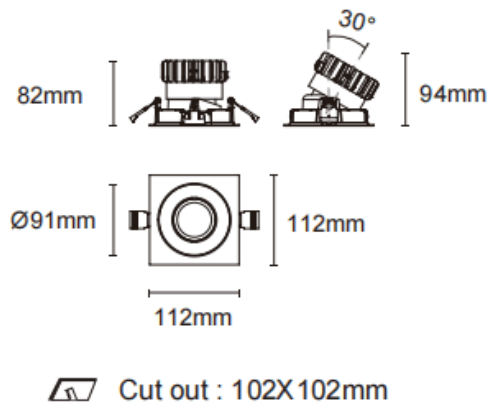

Trim cardan

Lavov downlight from the family Trim cardan with a power of 17W and a beam angle of 55°. Finished in white colour. With a total lumen output of 1580lm and a luminous efficacy of 93lm/W. Made in die cast aluminium and PC lenses. Driver DALI Casamby ready. CCT 4000K.

Dimensions

Product dimensions (mm) L112*W112*H94mm

Scheme

Item code	86.D090.1449.01
Product type	Indoor
Category	Downlights
Family	Cardan
Subfamily	Trim cardan
Pictograms	

Product	
Real power (W)	17
Real luminous flux (Lm)	1580
Luminous efficiency (Lm/W)	93
Beam angle (°)	55°
Life time (h)	50000hrs L80B10
IP	IP44
Colour	white
Control gear included	yes
Control gear	DALI Casamby ready
Flicker Free	yes
Light source	LED
Type of LED	COB
Colour temperature (K)	4000
Colour consistency (SDCM)	SDCM3
CRI	90