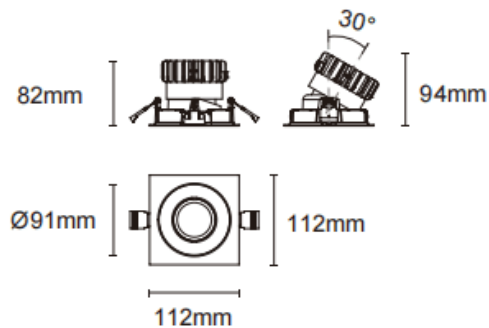

Trim cardan

Lavov downlight from the family Trim cardan with a power of 17W and a beam angle of 55°. Finished in white colour. With a total lumen output of 1580lm and a luminous efficacy of 93lm/W. Made in die cast aluminium and PC lenses. Driver DALI Casamby ready. CCT 4000K.

Dimensions

Product dimensions (mm) L112*W112*H94mm

Scheme

Cut out : 102X102mm

Item code	86.D090.1449.01
Product type	Indoor
Category	Downlights
Family	Cardan
Subfamily	Trim cardan
Pictograms	

Product	
Real power (W)	17
Real luminous flux (Lm)	1580
Luminous efficiency (Lm/W)	93
Beam angle (º)	55°
Life time (h)	50000hrs L80B10
IP	IP44
Colour	white
Control gear included	yes
Control gear	DALI Casamby ready
Flicker Free	yes
Light source	led
Type of LED	COB
Colour temperature (K)	4000
Colour consistency (SDCM)	SDCM<3
CRI	90