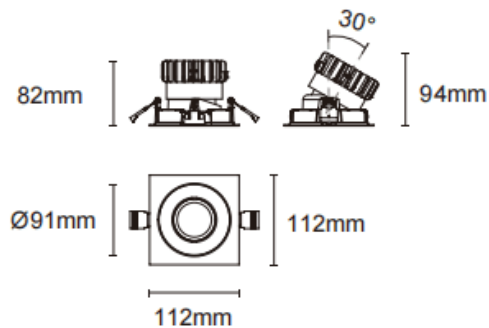

Trim cardan

Lavov downlight from the family Trim cardan with a power of 17W and a beam angle of 55°. Finished in black colour. With a total lumen output of 1580lm and a luminous efficacy of 93lm/W. Made in die cast aluminium and PC lenses. Driver DALI Casamby ready. CCT 4000K.

Dimensions

Product dimensions (mm) L112*W112*H94mm

Scheme

Cut out : 102X102mm

Item code	86.D090.1449.02
Product type	Indoor
Category	Downlights
Family	Cardan
Subfamily	Trim cardan
Pictograms	

Product	
Real power (W)	17
Real luminous flux (Lm)	1580
Luminous efficiency (Lm/W)	93
Beam angle (°)	55°
Life time (h)	50000hrs L80B10
IP	IP44
Colour	black
Control gear included	yes
Control gear	DALI Casamby ready
Flicker Free	yes
Light source	LED
Type of LED	COB
Colour temperature (K)	4000
Colour consistency (SDCM)	SDCM3
CRI	90