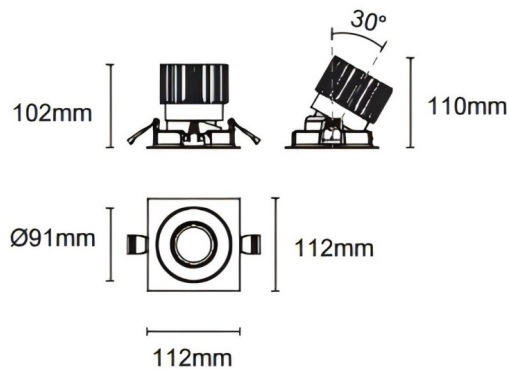

Trim cardan

Lavov downlight from the family Trim cardan with a power of 25W and a beam angle of 30°. Finished in black colour. With a total lumen output of 2394lm and a luminous efficacy of 95.76lm/W. Made in die cast aluminium and PC lenses. Driver On-Off no dim . CCT 3000K.

Dimensions

Product dimensions (mm) **L112*W112*H110mm**

Scheme

Cut out : 102X102mm

Item code	86.D090.2311.02
Product type	Indoor
Category	Downlights
Family	Cardan
Subfamily	Trim cardan
Pictograms	

Product	
Real power (W)	25
Real luminous flux (Lm)	2394
Luminous efficiency (Lm/W)	95.76
Beam angle (°)	30°
Life time (h)	50000hrs L80B10
IP	IP44
Colour	black
Control gear included	yes
Control gear	On-Off no dim
Flicker Free	yes
Light source	LED
Type of LED	COB
Colour temperature (K)	3000
Colour consistency (SDCM)	SDCM3
CRI	90