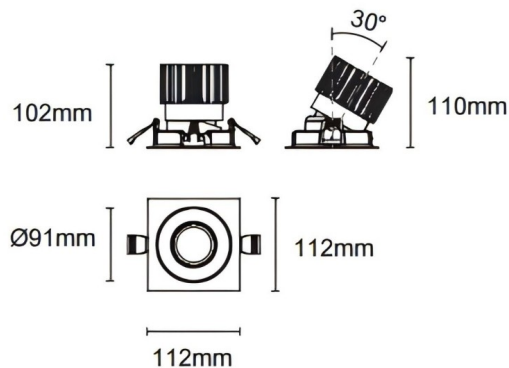

Trim cardan

Lavov downlight from the family Trim cardan with a power of 25W and a beam angle of 30°. Finished in white colour. With a total lumen output of 2394lm and a luminous efficacy of 95.76lm/W. Made in die cast aluminium and PC lenses. Driver DALI dimmable . CCT 3000K.

Dimensions

Product dimensions (mm) **L112*W112*H110mm**

Scheme

Cut out : 102X102mm

Item code	86.D090.2313.01
Product type	Indoor
Category	Downlights
Family	Cardan
Subfamily	Trim cardan
Pictograms	

Product	
Real power (W)	25
Real luminous flux (Lm)	2394
Luminous efficiency (Lm/W)	95.76
Beam angle (°)	30°
Life time (h)	50000hrs L80B10
IP	IP44
Colour	white
Control gear included	yes
Control gear	DALI dimmable
Flicker Free	yes
Light source	led
Type of LED	COB
Colour temperature (K)	3000
Colour consistency (SDCM)	SDCM<3
CRI	90