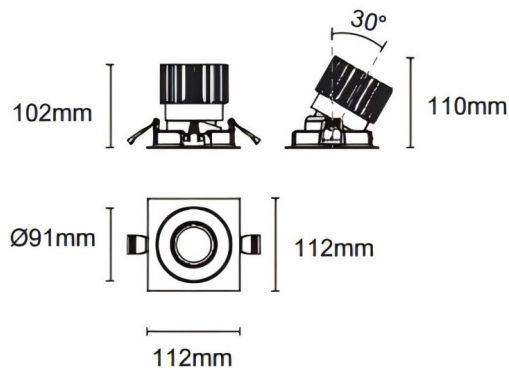

Trim cardan

Lavov downlight from the family Trim cardan with a power of 25W and a beam angle of 30°. Finished in white colour. With a total lumen output of 2394lm and a luminous efficacy of 95.76lm/W. Made in die cast aluminium and PC lenses. Driver DALI Casamby ready. CCT 3000K.

Dimensions

Product dimensions (mm) **L112*W112*H110mm**

Scheme

Cut out : 102X102mm

Item code	86.D090.2319.01
Product type	Indoor
Category	Downlights
Family	Cardan
Subfamily	Trim cardan
Pictograms	

Product	
Real power (W)	25
Real luminous flux (Lm)	2394
Luminous efficiency (Lm/W)	95.76
Beam angle (°)	30°
Life time (h)	50000hrs L80B10
IP	IP44
Colour	white
Control gear included	yes
Control gear	DALI Casamby ready
Flicker Free	yes
Light source	LED
Type of LED	COB
Colour temperature (K)	3000
Colour consistency (SDCM)	SDCM3
CRI	90