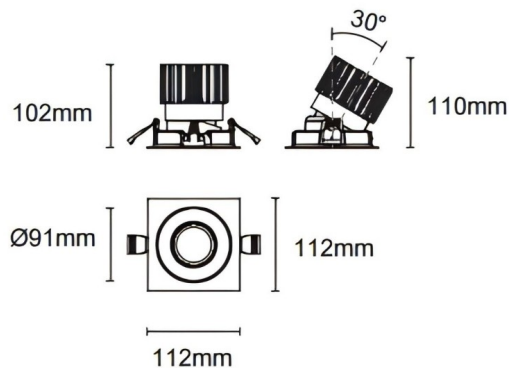

Trim cardan

Lavov downlight from the family Trim cardan with a power of 25W and a beam angle of 30°. Finished in black colour. With a total lumen output of 2394lm and a luminous efficacy of 95.76lm/W. Made in die cast aluminium and PC lenses. Driver DALI Casamby ready. CCT 3000K.

Dimensions

Product dimensions (mm) **L112*W112*H110mm**

Scheme

Cut out : 102X102mm

Item code	86.D090.2319.02
Product type	Indoor
Category	Downlights
Family	Cardan
Subfamily	Trim cardan
Pictograms	

Product	
Real power (W)	25
Real luminous flux (Lm)	2394
Luminous efficiency (Lm/W)	95.76
Beam angle (°)	30°
Life time (h)	50000hrs L80B10
IP	IP44
Colour	black
Control gear included	yes
Control gear	DALI Casamby ready
Flicker Free	yes
Light source	led
Type of LED	COB
Colour temperature (K)	3000
Colour consistency (SDCM)	SDCM<3
CRI	90