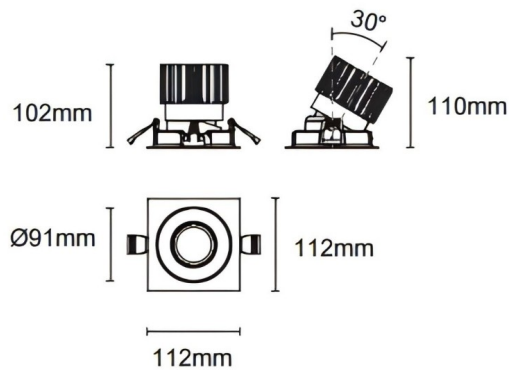

### Trim cardan

Lavov downlight from the family Trim cardan with a power of 25W and a beam angle of 40°. Finished in white colour. With a total lumen output of 2394lm and a luminous efficacy of 95.76lm/W. Made in die cast aluminium and PC lenses. Driver DALI dimmable . CCT 3000K.

### Dimensions

Product dimensions (mm) **L112\*W112\*H110mm**

### Scheme

Cut out : 102X102mm

Item code	86.D090.2323.01
Product type	Indoor
Category	Downlights
Family	Cardan
Subfamily	Trim cardan
Pictograms	

Product	
Real power (W)	25
Real luminous flux (Lm)	2394
Luminous efficiency (Lm/W)	95.76
Beam angle (°)	40°
Life time (h)	50000hrs L80B10
IP	IP44
Colour	white
Control gear included	yes
Control gear	DALI dimmable
Flicker Free	yes
Light source	led
Type of LED	COB
Colour temperature (K)	3000
Colour consistency (SDCM)	SDCM<3
CRI	90