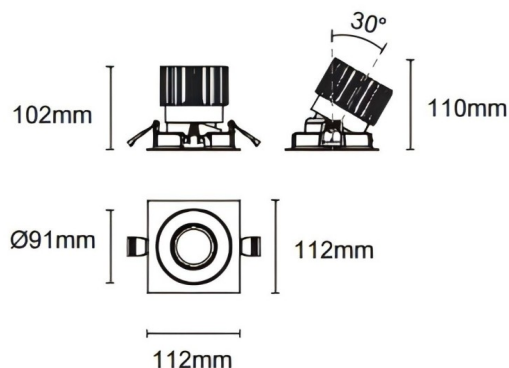

### Trim cardan

Lavov downlight from the family Trim cardan with a power of 25W and a beam angle of 40°. Finished in black colour. With a total lumen output of 2394lm and a luminous efficacy of 95.76lm/W. Made in die cast aluminium and PC lenses. Driver DALI dimmable . CCT 3000K.

### Dimensions

Product dimensions (mm) **L112\*W112\*H110mm**

### Scheme

Cut out : 102X102mm

Item code	86.D090.2323.02
Product type	Indoor
Category	Downlights
Family	Cardan
Subfamily	Trim cardan
Pictograms	

Product	
Real power (W)	25
Real luminous flux (Lm)	2394
Luminous efficiency (Lm/W)	95.76
Beam angle (&ordm;)	40°
Life time (h)	50000hrs L80B10
IP	IP44
Colour	black
Control gear included	yes
Control gear	DALI dimmable
Flicker Free	yes
Light source	led
Type of LED	COB
Colour temperature (K)	3000
Colour consistency (SDCM)	SDCM<3
CRI	90