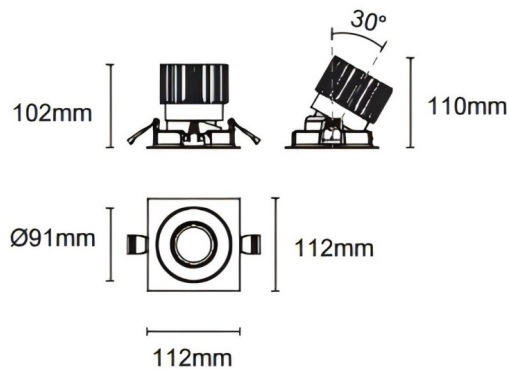

Trim cardan

Lavov downlight from the family Trim cardan with a power of 25W and a beam angle of 40°. Finished in black colour. With a total lumen output of 2394lm and a luminous efficacy of 95.76lm/W. Made in die cast aluminium and PC lenses. Driver DALI dimmable . CCT 3000K.

Dimensions

Product dimensions (mm) **L112*W112*H110mm**

Scheme

 Cut out : 102X102mm

Item code	86.D090.2323.02
Product type	Indoor
Category	Downlights
Family	Cardan
Subfamily	Trim cardan
Pictograms	

Product	
Real power (W)	25
Real luminous flux (Lm)	2394
Luminous efficiency (Lm/W)	95.76
Beam angle (°)	40°
Life time (h)	50000hrs L80B10
IP	IP44
Colour	black
Control gear included	yes
Control gear	DALI dimmable
Flicker Free	yes
Light source	LED
Type of LED	COB
Colour temperature (K)	3000
Colour consistency (SDCM)	SDCM3
CRI	90