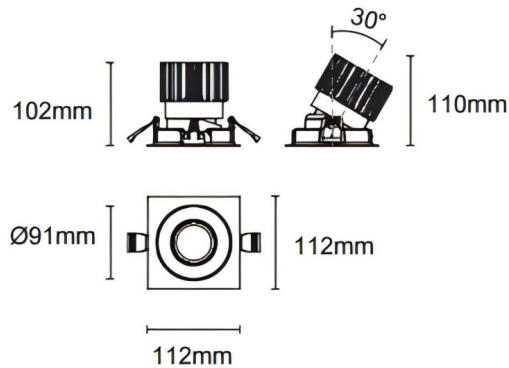

Trim cardan

Lavov downlight from the family Trim cardan with a power of 25W and a beam angle of 50°. Finished in white colour. With a total lumen output of 2394lm and a luminous efficacy of 95.76lm/W. Made in die cast aluminium and PC lenses. Driver DALI dimmable . CCT 3000K.

Dimensions

Product dimensions (mm) **L112*W112*H110mm**

Scheme

Cut out : 102X102mm

Item code	86.D090.2333.01
Product type	Indoor
Category	Downlights
Family	Cardan
Subfamily	Trim cardan
Pictograms	

Product	
Real power (W)	25
Real luminous flux (Lm)	2394
Luminous efficiency (Lm/W)	95.76
Beam angle (°)	50°
Life time (h)	50000hrs L80B10
IP	IP44
Colour	white
Control gear included	yes
Control gear	DALI dimmable
Flicker Free	yes
Light source	LED
Type of LED	COB
Colour temperature (K)	3000
Colour consistency (SDCM)	SDCM3
CRI	90