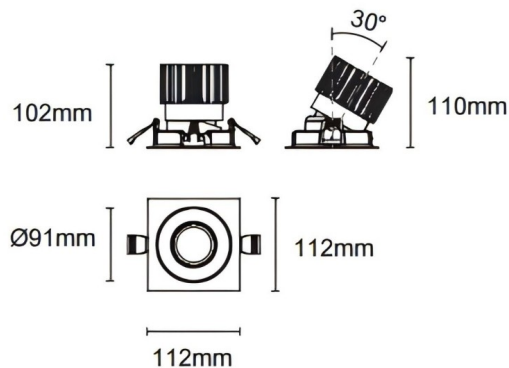

Trim cardan

Lavov downlight from the family Trim cardan with a power of 25W and a beam angle of 50°. Finished in white colour. With a total lumen output of 2394lm and a luminous efficacy of 95.76lm/W. Made in die cast aluminium and PC lenses. Driver DALI Casamby ready. CCT 3000K.

Dimensions

Product dimensions (mm) **L112*W112*H110mm**

Scheme

Cut out : 102X102mm

Item code	86.D090.2339.01
Product type	Indoor
Category	Downlights
Family	Cardan
Subfamily	Trim cardan
Pictograms	

Product	
Real power (W)	25
Real luminous flux (Lm)	2394
Luminous efficiency (Lm/W)	95.76
Beam angle (°)	50°
Life time (h)	50000hrs L80B10
IP	IP44
Colour	white
Control gear included	yes
Control gear	DALI Casamby ready
Flicker Free	yes
Light source	led
Type of LED	COB
Colour temperature (K)	3000
Colour consistency (SDCM)	SDCM<3
CRI	90