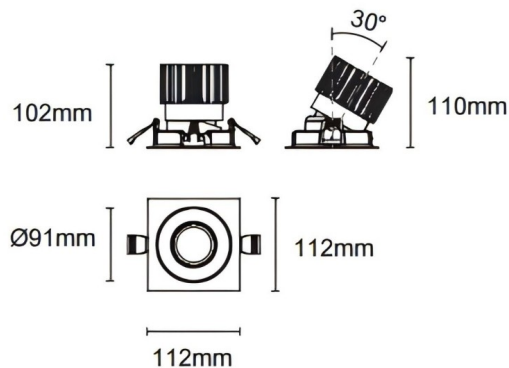

Trim cardan

Lavov downlight from the family Trim cardan with a power of 25W and a beam angle of 55°. Finished in black colour. With a total lumen output of 2394lm and a luminous efficacy of 95.76lm/W. Made in die cast aluminium and PC lenses. Driver On-Off no dim . CCT 3000K.

Dimensions

Product dimensions (mm) **L112*W112*H110mm**

Scheme

Cut out : 102X102mm

Item code	86.D090.2341.02
Product type	Indoor
Category	Downlights
Family	Cardan A
Subfamily	Trim cardan
Pictograms	

Product	
Real power (W)	25
Real luminous flux (Lm)	2394
Luminous efficiency (Lm/W)	95.76
Beam angle (°)	55°
Life time (h)	50000hrs L80B10
IP	IP44
Colour	black
Control gear included	yes
Control gear	On-Off no dim
Flicker Free	yes
Light source	led
Type of LED	COB
Colour temperature (K)	3000
Colour consistency (SDCM)	SDCM<3
CRI	90