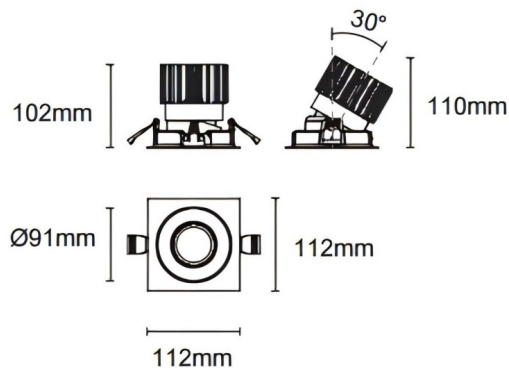

### Trim cardan

Lavov downlight from the family Trim cardan with a power of 25W and a beam angle of 30°. Finished in black colour. With a total lumen output of 2394lm and a luminous efficacy of 95.76lm/W. Made in die cast aluminium and PC lenses. Driver DALI dimmable . CCT 4000K.

### Dimensions

Product dimensions (mm) **L112\*W112\*H110mm**

### Scheme

Cut out : 102X102mm

|              |                 |
|--------------|-----------------|
| Item code    | 86.D090.2413.02 |
| Product type | Indoor          |
| Category     | Downlights      |
| Family       | Cardan          |
| Subfamily    | Trim cardan     |
| Pictograms   |                 |

|                            |                 |
|----------------------------|-----------------|
| Product                    |                 |
| Real power (W)             | 25              |
| Real luminous flux (Lm)    | 2394            |
| Luminous efficiency (Lm/W) | 95.76           |
| Beam angle (°)             | 30°             |
| Life time (h)              | 50000hrs L80B10 |
| IP                         | IP44            |
| Colour                     | black           |
| Control gear included      | yes             |
| Control gear               | DALI dimmable   |
| Flicker Free               | yes             |
| Light source               | led             |
| Type of LED                | COB             |
| Colour temperature (K)     | 4000            |
| Colour consistency (SDCM)  | SDCM<3          |
| CRI                        | 90              |