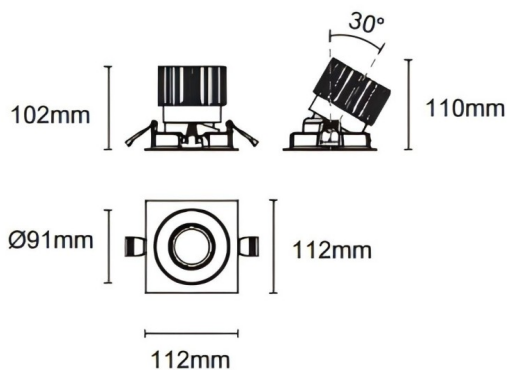

Trim cardan

Lavov downlight from the family Trim cardan with a power of 25W and a beam angle of 30°. Finished in black colour. With a total lumen output of 2394lm and a luminous efficacy of 95.76lm/W. Made in die cast aluminium and PC lenses. Driver DALI Casamby ready. CCT 4000K.

Dimensions

Product dimensions (mm) **L112*W112*H110mm**

Scheme

 Cut out : 102X102mm

Item code	86.D090.2419.02
Product type	Indoor
Category	Downlights
Family	Cardan
Subfamily	Trim cardan
Pictograms	

Product

Real power (W)	25
Real luminous flux (Lm)	2394
Luminous efficiency (Lm/W)	95.76
Beam angle (°)	30°
Life time (h)	50000hrs L80B10
IP	IP44
Colour	black
Control gear included	yes
Control gear	DALI Casamby ready
Flicker Free	yes
Light source	LED
Type of LED	COB
Colour temperature (K)	4000
Colour consistency (SDCM)	SDCM3
CRI	90