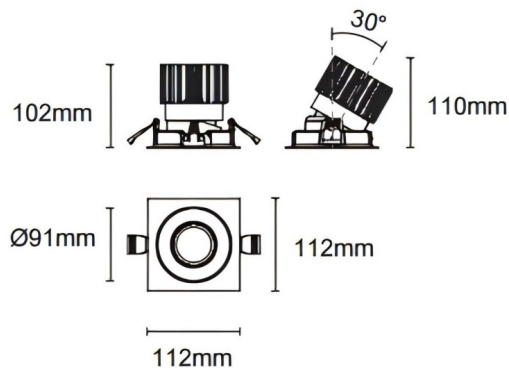

Trim cardan

Lavov downlight from the family Trim cardan with a power of 25W and a beam angle of 30°. Finished in black colour. With a total lumen output of 2394lm and a luminous efficacy of 95.76lm/W. Made in die cast aluminium and PC lenses. Driver DALI Casamby ready. CCT 4000K.

Dimensions

Product dimensions (mm) **L112*W112*H110mm**

Scheme

 Cut out : 102X102mm

Item code	86.D090.2419.02
Product type	Indoor
Category	Downlights
Family	Cardan
Subfamily	Trim cardan
Pictograms	

Product	
Real power (W)	25
Real luminous flux (Lm)	2394
Luminous efficiency (Lm/W)	95.76
Beam angle (°)	30°
Life time (h)	50000hrs L80B10
IP	IP44
Colour	black
Control gear included	yes
Control gear	DALI Casamby ready
Flicker Free	yes
Light source	led
Type of LED	COB
Colour temperature (K)	4000
Colour consistency (SDCM)	SDCM<3
CRI	90