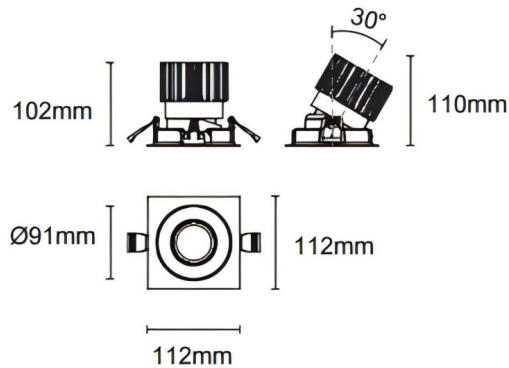

Trim cardan

Lavov downlight from the family Trim cardan with a power of 25W and a beam angle of 40°. Finished in black colour. With a total lumen output of 2394lm and a luminous efficacy of 95.76lm/W. Made in die cast aluminium and PC lenses. Driver DALI dimmable . CCT 4000K.

Dimensions

Product dimensions (mm) **L112*W112*H110mm**

Scheme

Cut out : 102X102mm

Item code	86.D090.2423.02
Product type	Indoor
Category	Downlights
Family	Cardan
Subfamily	Trim cardan
Pictograms	

Product	
Real power (W)	25
Real luminous flux (Lm)	2394
Luminous efficiency (Lm/W)	95.76
Beam angle (°)	40°
Life time (h)	50000hrs L80B10
IP	IP44
Colour	black
Control gear included	yes
Control gear	DALI dimmable
Flicker Free	yes
Light source	LED
Type of LED	COB
Colour temperature (K)	4000
Colour consistency (SDCM)	SDCM3
CRI	90