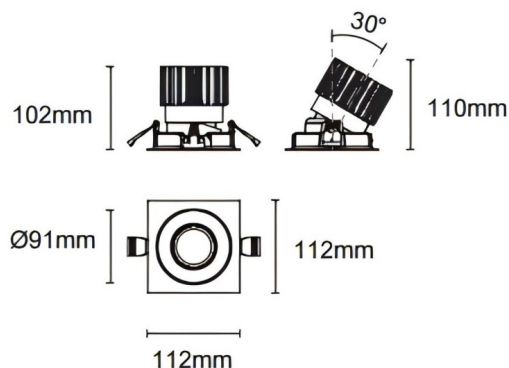

### Trim cardan

Lavov downlight from the family Trim cardan with a power of 25W and a beam angle of 40°. Finished in black colour. With a total lumen output of 2394lm and a luminous efficacy of 95.76lm/W. Made in die cast aluminium and PC lenses. Driver DALI dimmable . CCT 4000K.

### Dimensions

Product dimensions (mm) **L112\*W112\*H110mm**

### Scheme

Cut out : 102X102mm

Item code	86.D090.2423.02
Product type	Indoor
Category	Downlights
Family	Cardan
Subfamily	Trim cardan
Pictograms	

Product	
Real power (W)	25
Real luminous flux (Lm)	2394
Luminous efficiency (Lm/W)	95.76
Beam angle (°)	40°
Life time (h)	50000hrs L80B10
IP	IP44
Colour	black
Control gear included	yes
Control gear	DALI dimmable
Flicker Free	yes
Light source	led
Type of LED	COB
Colour temperature (K)	4000
Colour consistency (SDCM)	SDCM<3
CRI	90