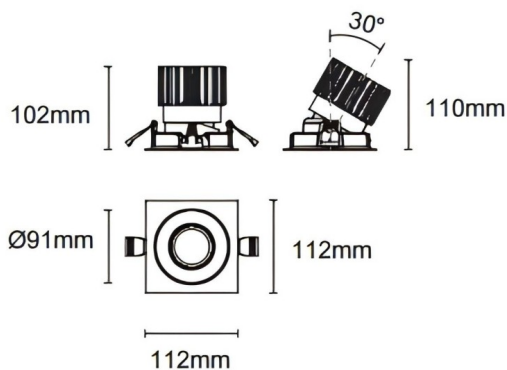

Trim cardan

Lavov downlight from the family Trim cardan with a power of 25W and a beam angle of 40°. Finished in black colour. With a total lumen output of 2394lm and a luminous efficacy of 95.76lm/W. Made in die cast aluminium and PC lenses. Driver DALI Casamby ready. CCT 4000K.

Dimensions

Product dimensions (mm) **L112*W112*H110mm**

Scheme

Cut out : 102X102mm

Item code	86.D090.2429.02
Product type	Indoor
Category	Downlights
Family	Cardan
Subfamily	Trim cardan
Pictograms	

Product	
Real power (W)	25
Real luminous flux (Lm)	2394
Luminous efficiency (Lm/W)	95.76
Beam angle (°)	40°
Life time (h)	50000hrs L80B10
IP	IP44
Colour	black
Control gear included	yes
Control gear	DALI Casamby ready
Flicker Free	yes
Light source	led
Type of LED	COB
Colour temperature (K)	4000
Colour consistency (SDCM)	SDCM<3
CRI	90