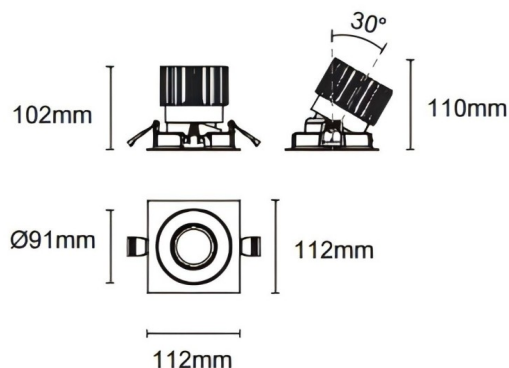

Trim cardan

Lavov downlight from the family Trim cardan with a power of 25W and a beam angle of 40°. Finished in black colour. With a total lumen output of 2394lm and a luminous efficacy of 95.76lm/W. Made in die cast aluminium and PC lenses. Driver DALI Casamby ready. CCT 4000K.

Dimensions

Product dimensions (mm) **L112*W112*H110mm**

Scheme

 Cut out : 102X102mm

Item code	86.D090.2429.02
Product type	Indoor
Category	Downlights
Family	Cardan
Subfamily	Trim cardan
Pictograms	

Product	
Real power (W)	25
Real luminous flux (Lm)	2394
Luminous efficiency (Lm/W)	95.76
Beam angle (°)	40°
Life time (h)	50000hrs L80B10
IP	IP44
Colour	black
Control gear included	yes
Control gear	DALI Casamby ready
Flicker Free	yes
Light source	LED
Type of LED	COB
Colour temperature (K)	4000
Colour consistency (SDCM)	SDCM3
CRI	90