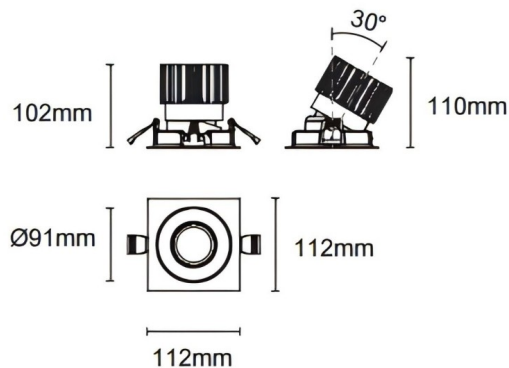

Trim cardan

Lavov downlight from the family Trim cardan with a power of 25W and a beam angle of 50°. Finished in white colour. With a total lumen output of 2394lm and a luminous efficacy of 95.76lm/W. Made in die cast aluminium and PC lenses. Driver On-Off no dim . CCT 4000K.

Dimensions

Product dimensions (mm) **L112*W112*H110mm**

Scheme

Cut out : 102X102mm

Item code	86.D090.2431.01
Product type	Indoor
Category	Downlights
Family	Cardan A
Subfamily	Trim cardan
Pictograms	

Product	
Real power (W)	25
Real luminous flux (Lm)	2394
Luminous efficiency (Lm/W)	95.76
Beam angle (°)	50°
Life time (h)	50000hrs L80B10
IP	IP44
Colour	white
Control gear included	yes
Control gear	On-Off no dim
Flicker Free	yes
Light source	led
Type of LED	COB
Colour temperature (K)	4000
Colour consistency (SDCM)	SDCM<3
CRI	90