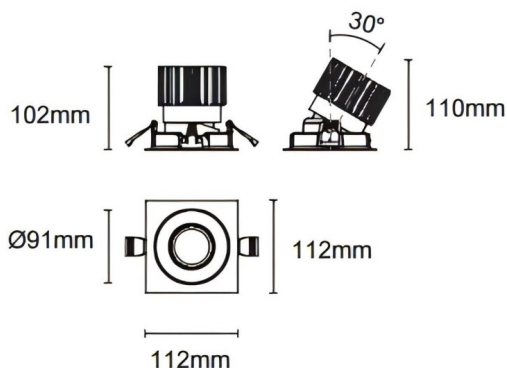

Trim cardan

Lavov downlight from the family Trim cardan with a power of 25W and a beam angle of 50°. Finished in black colour. With a total lumen output of 2394lm and a luminous efficacy of 95.76lm/W. Made in die cast aluminium and PC lenses. Driver On-Off no dim . CCT 4000K.

Dimensions

Product dimensions (mm) **L112*W112*H110mm**

Scheme

Cut out : 102X102mm

| | |
|--------------|-----------------|
| Item code | 86.D090.2431.02 |
| Product type | Indoor |
| Category | Downlights |
| Family | Cardan |
| Subfamily | Trim cardan |
| Pictograms | |

| | |
|----------------------------|-----------------|
| Product | |
| Real power (W) | 25 |
| Real luminous flux (Lm) | 2394 |
| Luminous efficiency (Lm/W) | 95.76 |
| Beam angle (°) | 50° |
| Life time (h) | 50000hrs L80B10 |
| IP | IP44 |
| Colour | black |
| Control gear included | yes |
| Control gear | On-Off no dim |
| Flicker Free | yes |
| Light source | LED |
| Type of LED | COB |
| Colour temperature (K) | 4000 |
| Colour consistency (SDCM) | SDCM3 |
| CRI | 90 |