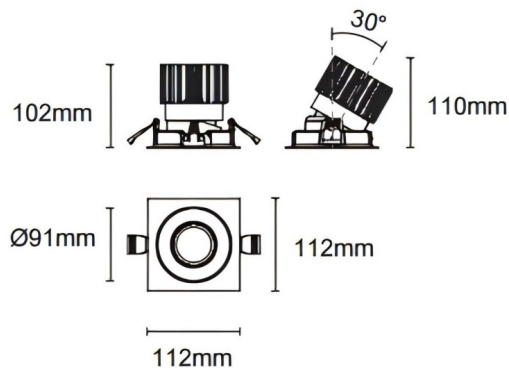

### Trim cardan

Lavov downlight from the family Trim cardan with a power of 25W and a beam angle of 50°. Finished in black colour. With a total lumen output of 2394lm and a luminous efficacy of 95.76lm/W. Made in die cast aluminium and PC lenses. Driver DALI Casamby ready. CCT 4000K.

### Dimensions

Product dimensions (mm) **L112\*W112\*H110mm**

### Scheme

 Cut out : 102X102mm

Item code	86.D090.2439.02
Product type	Indoor
Category	Downlights
Family	Cardan
Subfamily	Trim cardan
Pictograms	

<b>Product</b>	
Real power (W)	25
Real luminous flux (Lm)	2394
Luminous efficiency (Lm/W)	95.76
Beam angle (°)	50°
Life time (h)	50000hrs L80B10
IP	IP44
Colour	black
Control gear included	yes
Control gear	DALI Casamby ready
Flicker Free	yes
Light source	led
Type of LED	COB
Colour temperature (K)	4000
Colour consistency (SDCM)	SDCM<3
CRI	90