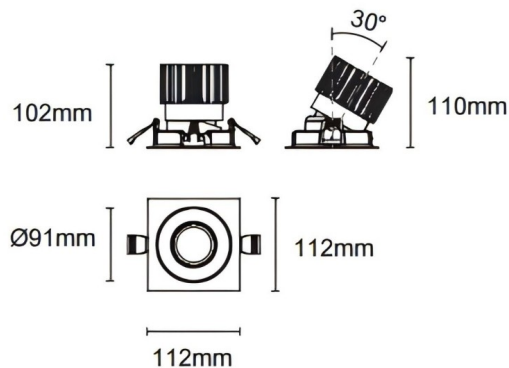

### Trim cardan

Lavov downlight from the family Trim cardan with a power of 25W and a beam angle of 55°. Finished in white colour. With a total lumen output of 2394lm and a luminous efficacy of 95.76lm/W. Made in die cast aluminium and PC lenses. Driver On-Off no dim . CCT 4000K.

### Dimensions

Product dimensions (mm) **L112\*W112\*H110mm**

### Scheme

Cut out : 102X102mm

Item code	86.D090.2441.01
Product type	Indoor
Category	Downlights
Family	Cardan A
Subfamily	Trim cardan
Pictograms	

Product	
Real power (W)	25
Real luminous flux (Lm)	2394
Luminous efficiency (Lm/W)	95.76
Beam angle (°)	55°
Life time (h)	50000hrs L80B10
IP	IP44
Colour	white
Control gear included	yes
Control gear	On-Off no dim
Flicker Free	yes
Light source	led
Type of LED	COB
Colour temperature (K)	4000
Colour consistency (SDCM)	SDCM<3
CRI	90