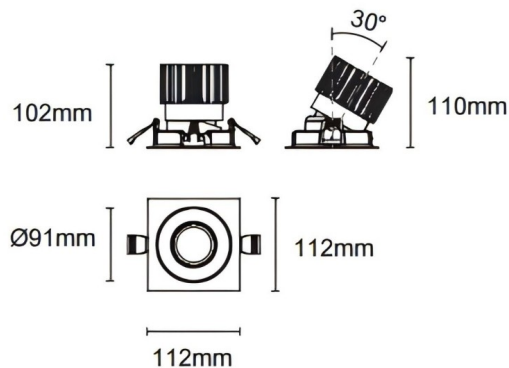

Trim cardan

Lavov downlight from the family Trim cardan with a power of 25W and a beam angle of 55°. Finished in white colour. With a total lumen output of 2394lm and a luminous efficacy of 95.76lm/W. Made in die cast aluminium and PC lenses. Driver DALI dimmable . CCT 4000K.

Dimensions

Product dimensions (mm) **L112*W112*H110mm**

Scheme

Cut out : 102X102mm

Item code	86.D090.2443.01
Product type	Indoor
Category	Downlights
Family	Cardan A
Subfamily	Trim cardan
Pictograms	

Product	
Real power (W)	25
Real luminous flux (Lm)	2394
Luminous efficiency (Lm/W)	95.76
Beam angle (°)	55°
Life time (h)	50000hrs L80B10
IP	IP44
Colour	white
Control gear included	yes
Control gear	DALI dimmable
Flicker Free	yes
Light source	led
Type of LED	COB
Colour temperature (K)	4000
Colour consistency (SDCM)	SDCM<3
CRI	90