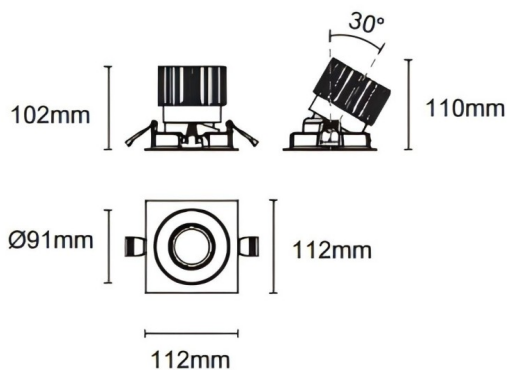

Trim cardan

Lavov downlight from the family Trim cardan with a power of 25W and a beam angle of 55°. Finished in black colour. With a total lumen output of 2394lm and a luminous efficacy of 95.76lm/W. Made in die cast aluminium and PC lenses. Driver DALI Casamby ready. CCT 4000K.

Dimensions

Product dimensions (mm) **L112*W112*H110mm**

Scheme

 Cut out : 102X102mm

| | |
|--------------|---|
| Item code | 86.D090.2449.02 |
| Product type | Indoor |
| Category | Downlights |
| Family | Cardan |
| Subfamily | Trim cardan |
| Pictograms |  |

| | |
|----------------------------|--------------------|
| Product | |
| Real power (W) | 25 |
| Real luminous flux (Lm) | 2394 |
| Luminous efficiency (Lm/W) | 95.76 |
| Beam angle (°) | 55° |
| Life time (h) | 50000hrs L80B10 |
| IP | IP44 |
| Colour | black |
| Control gear included | yes |
| Control gear | DALI Casamby ready |
| Flicker Free | yes |
| Light source | LED |
| Type of LED | COB |
| Colour temperature (K) | 4000 |
| Colour consistency (SDCM) | SDCM3 |
| CRI | 90 |