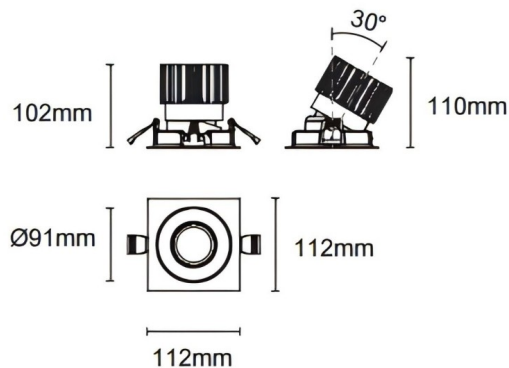

Trim cardan

Lavov downlight from the family Trim cardan with a power of 25W and a beam angle of 55°. Finished in black colour. With a total lumen output of 2394lm and a luminous efficacy of 95.76lm/W. Made in die cast aluminium and PC lenses. Driver DALI Casamby ready. CCT 4000K.

Dimensions

Product dimensions (mm) **L112*W112*H110mm**

Scheme

Cut out : 102X102mm

Item code	86.D090.2449.02
Product type	Indoor
Category	Downlights
Family	Cardan A
Subfamily	Trim cardan
Pictograms	

Product	
Real power (W)	25
Real luminous flux (Lm)	2394
Luminous efficiency (Lm/W)	95.76
Beam angle (°)	55°
Life time (h)	50000hrs L80B10
IP	IP44
Colour	black
Control gear included	yes
Control gear	DALI Casamby ready
Flicker Free	yes
Light source	led
Type of LED	COB
Colour temperature (K)	4000
Colour consistency (SDCM)	SDCM<3
CRI	90