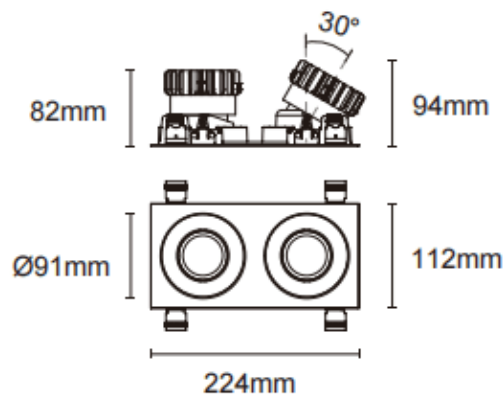

### Trim cardan 2

Lavov downlight from the family Trim cardan 2 with a power of 2x17W and a beam angle of 20°. Finished in white colour. With a total lumen output of 2x1580lm and a luminous efficacy of 93lm/W. Made in die cast aluminium and PC lenses. Driver On-Off no dim . CCT 3000K.

#### Dimensions

Product dimensions (mm) L224\*W112\*H94mm

#### Scheme

Cut out : 102X212mm

Item code	86.D091.1311.01
Product type	Indoor
Category	Downlights
Family	Cardan
Subfamily	Trim cardan 2
Pictograms	

Product	
Real power (W)	2x17
Real luminous flux (Lm)	2x1580
Luminous efficiency (Lm/W)	93
Beam angle (&ordm;)	20°
Life time (h)	50000hrs L80B10
IP	IP44
Colour	white
Control gear included	yes
Control gear	On-Off no dim
Flicker Free	yes
Light source	led
Type of LED	COB
Colour temperature (K)	3000
Colour consistency (SDCM)	SDCM<3
CRI	90