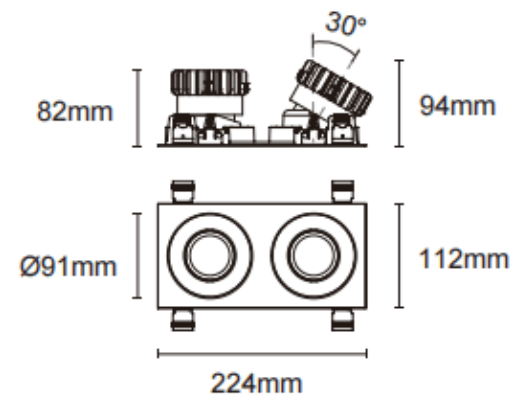

Trim cardan 2

Lavov downlight from the family Trim cardan 2 with a power of 2x17W and a beam angle of 20°. Finished in black colour. With a total lumen output of 2x1580lm and a luminous efficacy of 93lm/W. Made in die cast aluminium and PC lenses. Driver On-Off no dim . CCT 3000K.

Dimensions

Product dimensions (mm) L224*W112*H94mm

Scheme

Cut out : 102X212mm

Item code	86.D091.1311.02
Product type	Indoor
Category	Downlights
Family	Cardan
Subfamily	Trim cardan 2
Pictograms	

Product	
Real power (W)	2x17
Real luminous flux (Lm)	2x1580
Luminous efficiency (Lm/W)	93
Beam angle (°)	20°
Life time (h)	50000hrs L80B10
IP	IP44
Colour	black
Control gear included	yes
Control gear	On-Off no dim
Flicker Free	yes
Light source	LED
Type of LED	COB
Colour temperature (K)	3000
Colour consistency (SDCM)	SDCM3
CRI	90