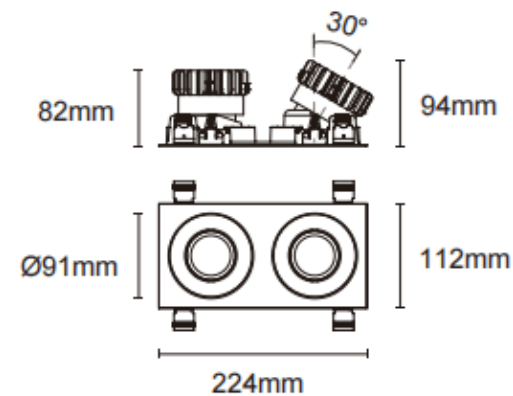

### Trim cardan 2

Lavov downlight from the family Trim cardan 2 with a power of 2x17W and a beam angle of 20°. Finished in white colour. With a total lumen output of 2x1580lm and a luminous efficacy of 93lm/W. Made in die cast aluminium and PC lenses. Driver DALI dimmable . CCT 3000K.

#### Dimensions

Product dimensions (mm) L224\*W112\*H94mm

#### Scheme

Cut out : 102X212mm

Item code	86.D091.1313.01
Product type	Indoor
Category	Downlights
Family	Cardan
Subfamily	Trim cardan 2
Pictograms	

Product	
Real power (W)	2x17
Real luminous flux (Lm)	2x1580
Luminous efficiency (Lm/W)	93
Beam angle (°)	20°
Life time (h)	50000hrs L80B10
IP	IP44
Colour	white
Control gear included	yes
Control gear	DALI dimmable
Flicker Free	yes
Light source	LED
Type of LED	COB
Colour temperature (K)	3000
Colour consistency (SDCM)	SDCM3
CRI	90