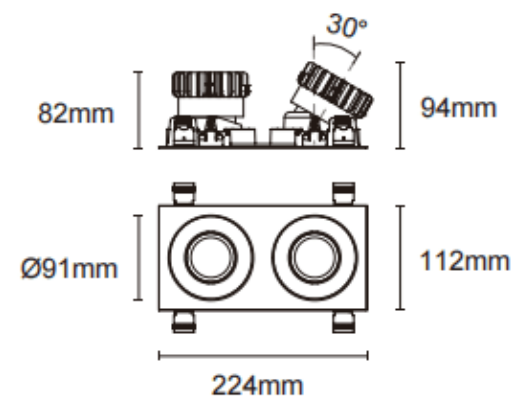

Trim cardan 2

Lavov downlight from the family Trim cardan 2 with a power of 2x17W and a beam angle of 20°. Finished in black colour. With a total lumen output of 2x1580lm and a luminous efficacy of 93lm/W. Made in die cast aluminium and PC lenses. Driver DALI dimmable . CCT 3000K.

Dimensions

Product dimensions (mm) L224*W112*H94mm

Scheme

Cut out : 102X212mm

Item code	86.D091.1313.02
Product type	Indoor
Category	Downlights
Family	Cardan
Subfamily	Trim cardan 2
Pictograms	

Product

Real power (W)	2x17
Real luminous flux (Lm)	2x1580
Luminous efficiency (Lm/W)	93
Beam angle (°)	20°
Life time (h)	50000hrs L80B10
IP	IP44
Colour	black
Control gear included	yes
Control gear	DALI dimmable
Flicker Free	yes
Light source	LED
Type of LED	COB
Colour temperature (K)	3000
Colour consistency (SDCM)	SDCM3
CRI	90