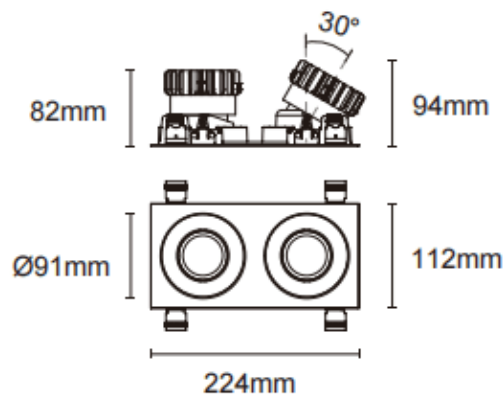

Trim cardan 2

Lavov downlight from the family Trim cardan 2 with a power of 2x17W and a beam angle of 20°. Finished in black colour. With a total lumen output of 2x1580lm and a luminous efficacy of 93lm/W. Made in die cast aluminium and PC lenses. Driver DALI Casamby ready. CCT 3000K.

Dimensions

Product dimensions (mm) L224*W112*H94mm

Scheme

 Cut out : 102X212mm

Item code	86.D091.1319.02
Product type	Indoor
Category	Downlights
Family	Cardan
Subfamily	Trim cardan 2
Pictograms	

Product	
Real power (W)	2x17
Real luminous flux (Lm)	2x1580
Luminous efficiency (Lm/W)	93
Beam angle (°)	20°
Life time (h)	50000hrs L80B10
IP	IP44
Colour	black
Control gear included	yes
Control gear	DALI Casamby ready
Flicker Free	yes
Light source	LED
Type of LED	COB
Colour temperature (K)	3000
Colour consistency (SDCM)	SDCM3
CRI	90