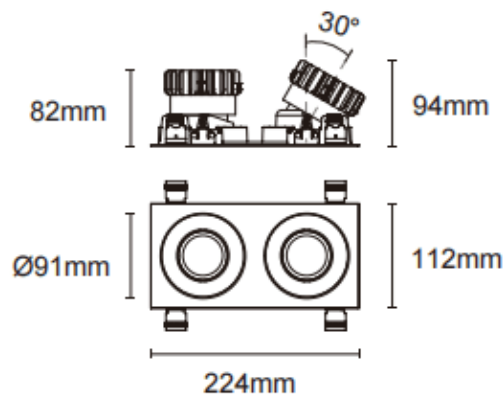

Trim cardan 2

Lavov downlight from the family Trim cardan 2 with a power of 2x17W and a beam angle of 30°. Finished in white colour. With a total lumen output of 2x1580lm and a luminous efficacy of 93lm/W. Made in die cast aluminium and PC lenses. Driver On-Off no dim . CCT 3000K.

Dimensions

Product dimensions (mm) L224*W112*H94mm

Scheme

 Cut out : 102X212mm

Item code	86.D091.1321.01
Product type	Indoor
Category	Downlights
Family	Cardan
Subfamily	Trim cardan 2
Pictograms	

Product	
Real power (W)	2x17
Real luminous flux (Lm)	2x1580
Luminous efficiency (Lm/W)	93
Beam angle (°)	30°
Life time (h)	50000hrs L80B10
IP	IP44
Colour	white
Control gear included	yes
Control gear	On-Off no dim
Flicker Free	yes
Light source	LED
Type of LED	COB
Colour temperature (K)	3000
Colour consistency (SDCM)	SDCM3
CRI	90