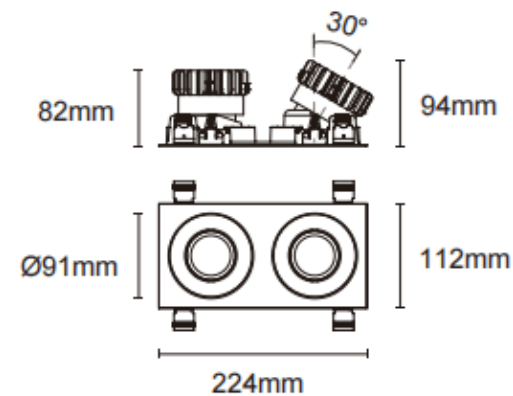

### Trim cardan 2

Lavov downlight from the family Trim cardan 2 with a power of 2x17W and a beam angle of 30°. Finished in black colour. With a total lumen output of 2x1580lm and a luminous efficacy of 93lm/W. Made in die cast aluminium and PC lenses. Driver On-Off no dim . CCT 3000K.

#### Dimensions

Product dimensions (mm) L224\*W112\*H94mm

#### Scheme

 Cut out : 102X212mm

Item code	86.D091.1321.02
Product type	Indoor
Category	Downlights
Family	Cardan
Subfamily	Trim cardan 2
Pictograms	

Product	
Real power (W)	2x17
Real luminous flux (Lm)	2x1580
Luminous efficiency (Lm/W)	93
Beam angle (°)	30°
Life time (h)	50000hrs L80B10
IP	IP44
Colour	black
Control gear included	yes
Control gear	On-Off no dim
Flicker Free	yes
Light source	LED
Type of LED	COB
Colour temperature (K)	3000
Colour consistency (SDCM)	SDCM3
CRI	90