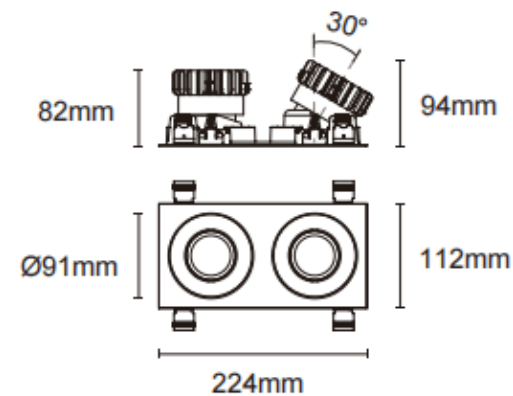

Trim cardan 2

Lavov downlight from the family Trim cardan 2 with a power of 2x17W and a beam angle of 30°. Finished in white colour. With a total lumen output of 2x1580lm and a luminous efficacy of 93lm/W. Made in die cast aluminium and PC lenses. Driver DALI dimmable . CCT 3000K.

Dimensions

Product dimensions (mm) L224*W112*H94mm

Scheme

Cut out : 102X212mm

Item code	86.D091.1323.01
Product type	Indoor
Category	Downlights
Family	Cardan
Subfamily	Trim cardan 2
Pictograms	

Product	
Real power (W)	2x17
Real luminous flux (Lm)	2x1580
Luminous efficiency (Lm/W)	93
Beam angle (°)	30°
Life time (h)	50000hrs L80B10
IP	IP44
Colour	white
Control gear included	yes
Control gear	DALI dimmable
Flicker Free	yes
Light source	LED
Type of LED	COB
Colour temperature (K)	3000
Colour consistency (SDCM)	SDCM3
CRI	90