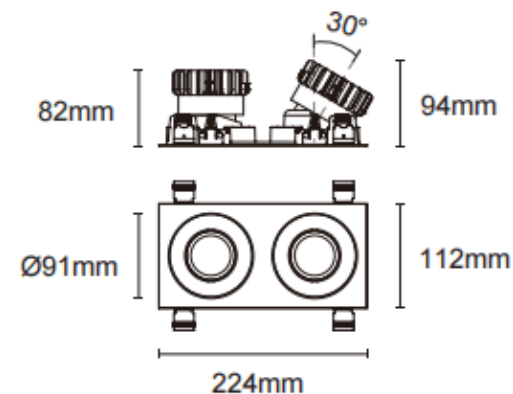

Trim cardan 2

Lavov downlight from the family Trim cardan 2 with a power of 2x17W and a beam angle of 30°. Finished in white colour. With a total lumen output of 2x1580lm and a luminous efficacy of 93lm/W. Made in die cast aluminium and PC lenses. Driver DALI Casamby ready. CCT 3000K.

Item code	86.D091.1329.01
Product type	Indoor
Category	Downlights
Family	Cardan A
Subfamily	Trim cardan 2
Pictograms	

Dimensions

Product dimensions (mm) L224*W112*H94mm

Scheme

Cut out : 102X212mm

Product

Real power (W)	2x17
Real luminous flux (Lm)	2x1580
Luminous efficiency (Lm/W)	93
Beam angle (°)	30°
Life time (h)	50000hrs L80B10
IP	IP44
Colour	white
Control gear included	yes
Control gear	DALI Casamby ready
Flicker Free	yes
Light source	led
Type of LED	COB
Colour temperature (K)	3000
Colour consistency (SDCM)	SDCM<3
CRI	90