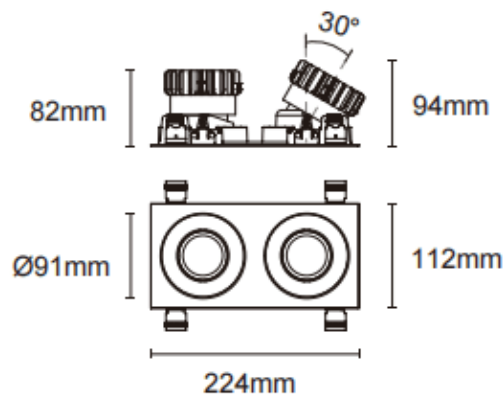

Trim cardan 2

Lavov downlight from the family Trim cardan 2 with a power of 2x17W and a beam angle of 30°. Finished in black colour. With a total lumen output of 2x1580lm and a luminous efficacy of 93lm/W. Made in die cast aluminium and PC lenses. Driver DALI Casamby ready. CCT 3000K.

Dimensions

Product dimensions (mm) L224*W112*H94mm

Scheme

Cut out : 102X212mm

Item code	86.D091.1329.02
Product type	Indoor
Category	Downlights
Family	Cardan
Subfamily	Trim cardan 2
Pictograms	

Product	
Real power (W)	2x17
Real luminous flux (Lm)	2x1580
Luminous efficiency (Lm/W)	93
Beam angle (°)	30°
Life time (h)	50000hrs L80B10
IP	IP44
Colour	black
Control gear included	yes
Control gear	DALI Casamby ready
Flicker Free	yes
Light source	led
Type of LED	COB
Colour temperature (K)	3000
Colour consistency (SDCM)	SDCM<3
CRI	90