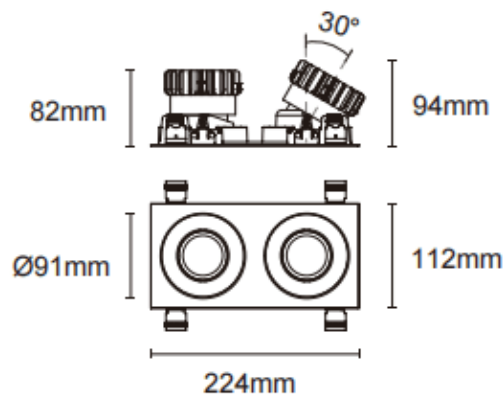

Trim cardan 2

Lavov downlight from the family Trim cardan 2 with a power of 2x17W and a beam angle of 30°. Finished in black colour. With a total lumen output of 2x1580lm and a luminous efficacy of 93lm/W. Made in die cast aluminium and PC lenses. Driver DALI Casamby ready. CCT 3000K.

Dimensions

Product dimensions (mm) L224*W112*H94mm

Scheme

Cut out : 102X212mm

Item code	86.D091.1329.02
Product type	Indoor
Category	Downlights
Family	Cardan
Subfamily	Trim cardan 2
Pictograms	

Product	
Real power (W)	2x17
Real luminous flux (Lm)	2x1580
Luminous efficiency (Lm/W)	93
Beam angle (°)	30°
Life time (h)	50000hrs L80B10
IP	IP44
Colour	black
Control gear included	yes
Control gear	DALI Casamby ready
Flicker Free	yes
Light source	LED
Type of LED	COB
Colour temperature (K)	3000
Colour consistency (SDCM)	SDCM3
CRI	90