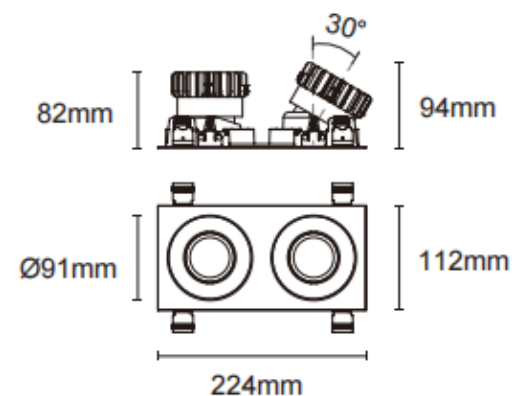

### Trim cardan 2

Lavov downlight from the family Trim cardan 2 with a power of 2x17W and a beam angle of 45°. Finished in black colour. With a total lumen output of 2x1580lm and a luminous efficacy of 93lm/W. Made in die cast aluminium and PC lenses. Driver On-Off no dim . CCT 3000K.

#### Dimensions

Product dimensions (mm) L224\*W112\*H94mm

#### Scheme

Cut out : 102X212mm

Item code	86.D091.1331.02
Product type	Indoor
Category	Downlights
Family	Cardan
Subfamily	Trim cardan 2
Pictograms	

Product	
Real power (W)	2x17
Real luminous flux (Lm)	2x1580
Luminous efficiency (Lm/W)	93
Beam angle (°)	45°
Life time (h)	50000hrs L80B10
IP	IP44
Colour	black
Control gear included	yes
Control gear	On-Off no dim
Flicker Free	yes
Light source	LED
Type of LED	COB
Colour temperature (K)	3000
Colour consistency (SDCM)	SDCM3
CRI	90