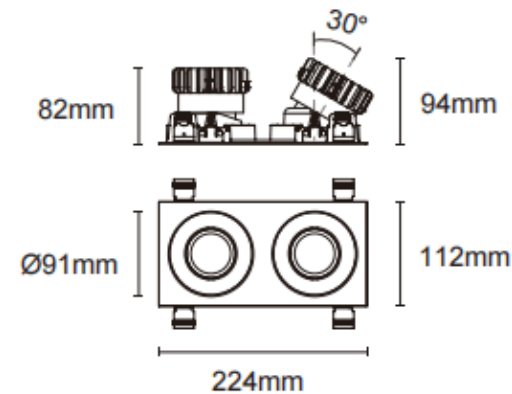

Trim cardan 2

Lavov downlight from the family Trim cardan 2 with a power of 2x17W and a beam angle of 45°. Finished in white colour. With a total lumen output of 2x1580lm and a luminous efficacy of 93lm/W. Made in die cast aluminium and PC lenses. Driver DALI dimmable . CCT 3000K.

Dimensions

Product dimensions (mm) L224*W112*H94mm

Scheme

Cut out : 102X212mm

Item code	86.D091.1333.01
Product type	Indoor
Category	Downlights
Family	Cardan
Subfamily	Trim cardan 2
Pictograms	

Product	
Real power (W)	2x17
Real luminous flux (Lm)	2x1580
Luminous efficiency (Lm/W)	93
Beam angle (°)	45°
Life time (h)	50000hrs L80B10
IP	IP44
Colour	white
Control gear included	yes
Control gear	DALI dimmable
Flicker Free	yes
Light source	LED
Type of LED	COB
Colour temperature (K)	3000
Colour consistency (SDCM)	SDCM3
CRI	90