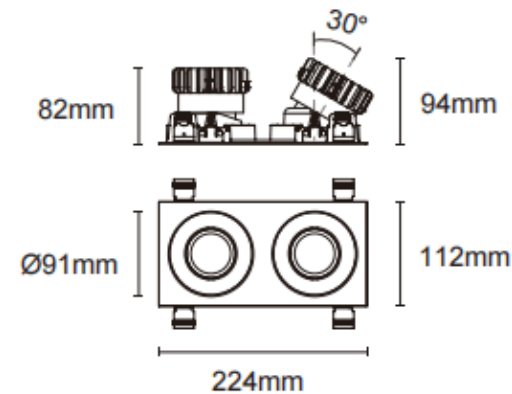

### Trim cardan 2

Lavov downlight from the family Trim cardan 2 with a power of 2x17W and a beam angle of 45°. Finished in white colour. With a total lumen output of 2x1580lm and a luminous efficacy of 93lm/W. Made in die cast aluminium and PC lenses. Driver DALI Casamby ready. CCT 3000K.

#### Dimensions

Product dimensions (mm) L224\*W112\*H94mm

#### Scheme

 Cut out : 102X212mm

Item code	86.D091.1339.01
Product type	Indoor
Category	Downlights
Family	Cardan
Subfamily	Trim cardan 2
Pictograms	

Product	
Real power (W)	2x17
Real luminous flux (Lm)	2x1580
Luminous efficiency (Lm/W)	93
Beam angle (&ordm;)	45°
Life time (h)	50000hrs L80B10
IP	IP44
Colour	white
Control gear included	yes
Control gear	DALI Casamby ready
Flicker Free	yes
Light source	led
Type of LED	COB
Colour temperature (K)	3000
Colour consistency (SDCM)	SDCM<3
CRI	90