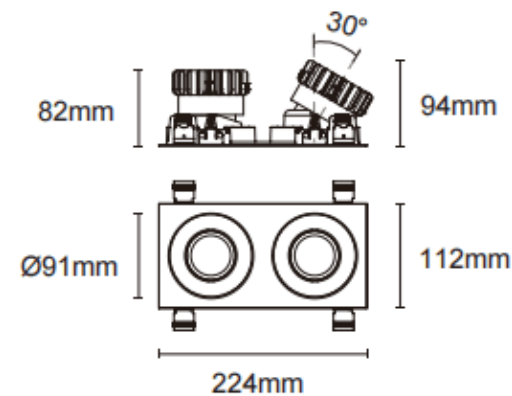

### Trim cardan 2

Lavov downlight from the family Trim cardan 2 with a power of 2x17W and a beam angle of 55°. Finished in white colour. With a total lumen output of 2x1580lm and a luminous efficacy of 93lm/W. Made in die cast aluminium and PC lenses. Driver On-Off no dim . CCT 3000K.

#### Dimensions

Product dimensions (mm) L224\*W112\*H94mm

#### Scheme

 Cut out : 102X212mm

Item code	86.D091.1341.01
Product type	Indoor
Category	Downlights
Family	Cardan
Subfamily	Trim cardan 2
Pictograms	

Product	
Real power (W)	2x17
Real luminous flux (Lm)	2x1580
Luminous efficiency (Lm/W)	93
Beam angle (°)	55°
Life time (h)	50000hrs L80B10
IP	IP44
Colour	white
Control gear included	yes
Control gear	On-Off no dim
Flicker Free	yes
Light source	LED
Type of LED	COB
Colour temperature (K)	3000
Colour consistency (SDCM)	SDCM3
CRI	90