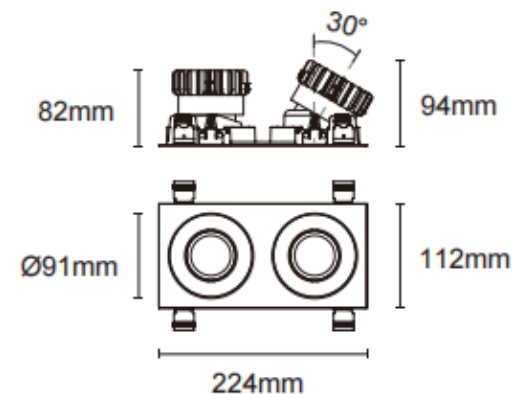

Trim cardan 2

Lavov downlight from the family Trim cardan 2 with a power of 2x17W and a beam angle of 55°. Finished in white colour. With a total lumen output of 2x1580lm and a luminous efficacy of 93lm/W. Made in die cast aluminium and PC lenses. Driver On-Off no dim . CCT 3000K.

Item code	86.D091.1341.01
Product type	Indoor
Category	Downlights
Family	Cardan
Subfamily	Trim cardan 2
Pictograms	

Dimensions

Product dimensions (mm) L224*W112*H94mm

Scheme

Cut out : 102X212mm

Product

Real power (W)	2x17
Real luminous flux (Lm)	2x1580
Luminous efficiency (Lm/W)	93
Beam angle (°)	55°
Life time (h)	50000hrs L80B10
IP	IP44
Colour	white
Control gear included	yes
Control gear	On-Off no dim
Flicker Free	yes
Light source	led
Type of LED	COB
Colour temperature (K)	3000
Colour consistency (SDCM)	SDCM<3
CRI	90