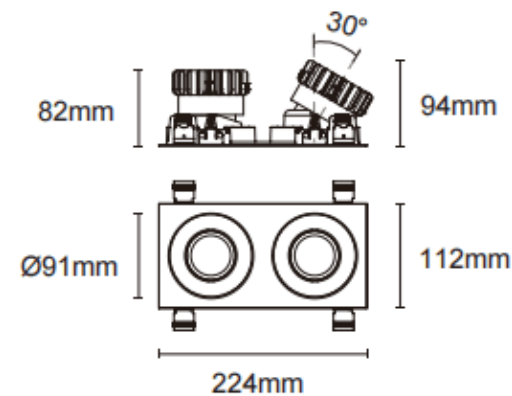

Trim cardan 2

Lavov downlight from the family Trim cardan 2 with a power of 2x17W and a beam angle of 55°. Finished in black colour. With a total lumen output of 2x1580lm and a luminous efficacy of 93lm/W. Made in die cast aluminium and PC lenses. Driver On-Off no dim . CCT 3000K.

Dimensions

Product dimensions (mm) L224*W112*H94mm

Scheme

 Cut out : 102X212mm

Item code	86.D091.1341.02
Product type	Indoor
Category	Downlights
Family	Cardan
Subfamily	Trim cardan 2
Pictograms	

Product	
Real power (W)	2x17
Real luminous flux (Lm)	2x1580
Luminous efficiency (Lm/W)	93
Beam angle (°)	55°
Life time (h)	50000hrs L80B10
IP	IP44
Colour	black
Control gear included	yes
Control gear	On-Off no dim
Flicker Free	yes
Light source	LED
Type of LED	COB
Colour temperature (K)	3000
Colour consistency (SDCM)	SDCM3
CRI	90