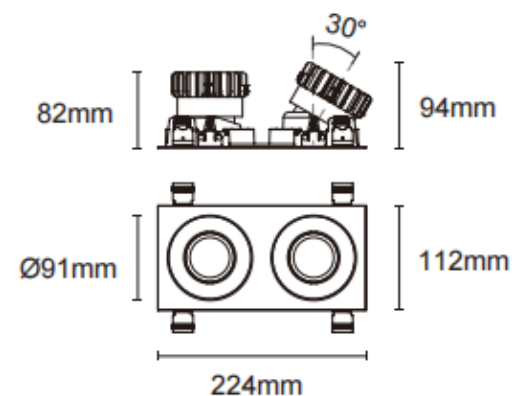

Trim cardan 2

Lavov downlight from the family Trim cardan 2 with a power of 2x17W and a beam angle of 55°. Finished in white colour. With a total lumen output of 2x1580lm and a luminous efficacy of 93lm/W. Made in die cast aluminium and PC lenses. Driver DALI dimmable . CCT 3000K.

Dimensions

Product dimensions (mm) L224*W112*H94mm

Scheme

 Cut out : 102X212mm

Item code	86.D091.1343.01
Product type	Indoor
Category	Downlights
Family	Cardan
Subfamily	Trim cardan 2
Pictograms	         

Product	
Real power (W)	2x17
Real luminous flux (Lm)	2x1580
Luminous efficiency (Lm/W)	93
Beam angle (°)	55°
Life time (h)	50000hrs L80B10
IP	IP44
Colour	white
Control gear included	yes
Control gear	DALI dimmable
Flicker Free	yes
Light source	LED
Type of LED	COB
Colour temperature (K)	3000
Colour consistency (SDCM)	SDCM3
CRI	90