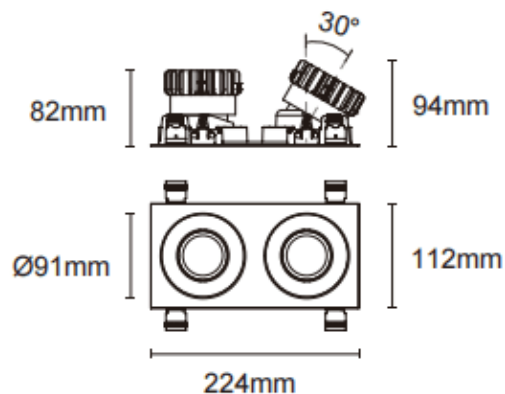

### Trim cardan 2

Lavov downlight from the family Trim cardan 2 with a power of 2x17W and a beam angle of 55°. Finished in white colour. With a total lumen output of 2x1580lm and a luminous efficacy of 93lm/W. Made in die cast aluminium and PC lenses. Driver DALI Casamby ready. CCT 3000K.

#### Dimensions

Product dimensions (mm) L224\*W112\*H94mm

#### Scheme

 Cut out : 102X212mm

Item code	86.D091.1349.01
Product type	Indoor
Category	Downlights
Family	Cardan
Subfamily	Trim cardan 2
Pictograms	

Product	
Real power (W)	2x17
Real luminous flux (Lm)	2x1580
Luminous efficiency (Lm/W)	93
Beam angle (&ordm;)	55°
Life time (h)	50000hrs L80B10
IP	IP44
Colour	white
Control gear included	yes
Control gear	DALI Casamby ready
Flicker Free	yes
Light source	led
Type of LED	COB
Colour temperature (K)	3000
Colour consistency (SDCM)	SDCM<3
CRI	90