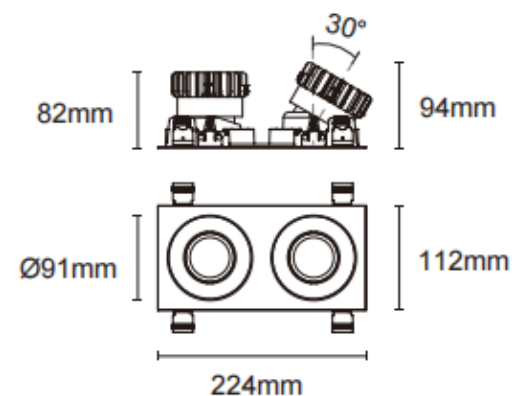

### Trim cardan 2

Lavov downlight from the family Trim cardan 2 with a power of 2x17W and a beam angle of 55°. Finished in white colour. With a total lumen output of 2x1580lm and a luminous efficacy of 93lm/W. Made in die cast aluminium and PC lenses. Driver DALI Casamby ready. CCT 3000K.

### Dimensions

Product dimensions (mm) L224\*W112\*H94mm

### Scheme

 Cut out : 102X212mm

Item code	86.D091.1349.01
Product type	Indoor
Category	Downlights
Family	Cardan
Subfamily	Trim cardan 2
Pictograms	

Product	
Real power (W)	2x17
Real luminous flux (Lm)	2x1580
Luminous efficiency (Lm/W)	93
Beam angle (°)	55°
Life time (h)	50000hrs L80B10
IP	IP44
Colour	white
Control gear included	yes
Control gear	DALI Casamby ready
Flicker Free	yes
Light source	LED
Type of LED	COB
Colour temperature (K)	3000
Colour consistency (SDCM)	SDCM3
CRI	90