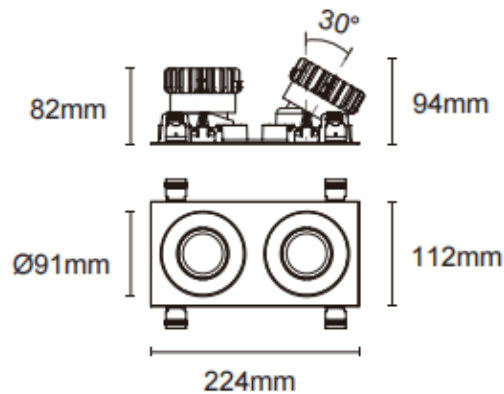

### Trim cardan 2

Lavov downlight from the family Trim cardan 2 with a power of 2x17W and a beam angle of 55°. Finished in black colour. With a total lumen output of 2x1580lm and a luminous efficacy of 93lm/W. Made in die cast aluminium and PC lenses. Driver DALI Casamby ready. CCT 3000K.

#### Dimensions

Product dimensions (mm) L224\*W112\*H94mm

#### Scheme

Cut out : 102X212mm

Item code	86.D091.1349.02
Product type	Indoor
Category	Downlights
Family	Cardan
Subfamily	Trim cardan 2
Pictograms	

Product	
Real power (W)	2x17
Real luminous flux (Lm)	2x1580
Luminous efficiency (Lm/W)	93
Beam angle (°)	55°
Life time (h)	50000hrs L80B10
IP	IP44
Colour	black
Control gear included	yes
Control gear	DALI Casamby ready
Flicker Free	yes
Light source	LED
Type of LED	COB
Colour temperature (K)	3000
Colour consistency (SDCM)	SDCM3
CRI	90