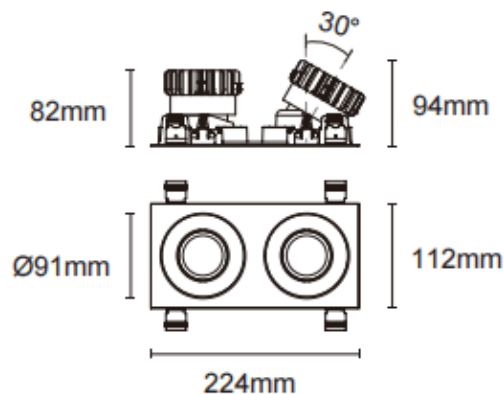

Trim cardan 2

Lavov downlight from the family Trim cardan 2 with a power of 2x17W and a beam angle of 55°. Finished in black colour. With a total lumen output of 2x1580lm and a luminous efficacy of 93lm/W. Made in die cast aluminium and PC lenses. Driver DALI Casamby ready. CCT 3000K.

Dimensions

Product dimensions (mm) L224*W112*H94mm

Scheme

Cut out : 102X212mm

Item code	86.D091.1349.02
Product type	Indoor
Category	Downlights
Family	Cardan
Subfamily	Trim cardan 2
Pictograms	

Product	
Real power (W)	2x17
Real luminous flux (Lm)	2x1580
Luminous efficiency (Lm/W)	93
Beam angle (°)	55°
Life time (h)	50000hrs L80B10
IP	IP44
Colour	black
Control gear included	yes
Control gear	DALI Casamby ready
Flicker Free	yes
Light source	led
Type of LED	COB
Colour temperature (K)	3000
Colour consistency (SDCM)	SDCM<3
CRI	90