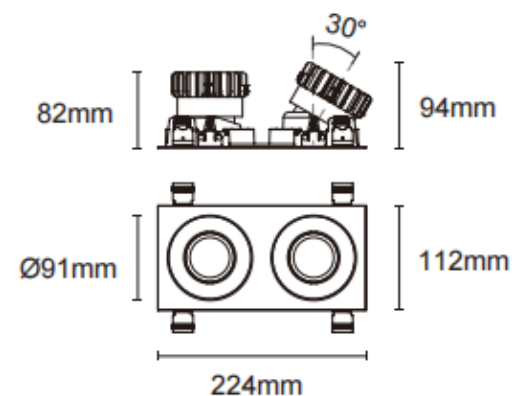

Trim cardan 2

Lavov downlight from the family Trim cardan 2 with a power of 2x17W and a beam angle of 20°. Finished in white colour. With a total lumen output of 2x1580lm and a luminous efficacy of 93lm/W. Made in die cast aluminium and PC lenses. Driver On-Off no dim . CCT 4000K.

Dimensions

Product dimensions (mm) L224*W112*H94mm

Scheme

Cut out : 102X212mm

| | |
|--------------|-----------------|
| Item code | 86.D091.1411.01 |
| Product type | Indoor |
| Category | Downlights |
| Family | Cardan |
| Subfamily | Trim cardan 2 |
| Pictograms | |

| | |
|----------------------------|-----------------|
| Product | |
| Real power (W) | 2x17 |
| Real luminous flux (Lm) | 2x1580 |
| Luminous efficiency (Lm/W) | 93 |
| Beam angle (°) | 20° |
| Life time (h) | 50000hrs L80B10 |
| IP | IP44 |
| Colour | white |
| Control gear included | yes |
| Control gear | On-Off no dim |
| Flicker Free | yes |
| Light source | LED |
| Type of LED | COB |
| Colour temperature (K) | 4000 |
| Colour consistency (SDCM) | SDCM3 |
| CRI | 90 |