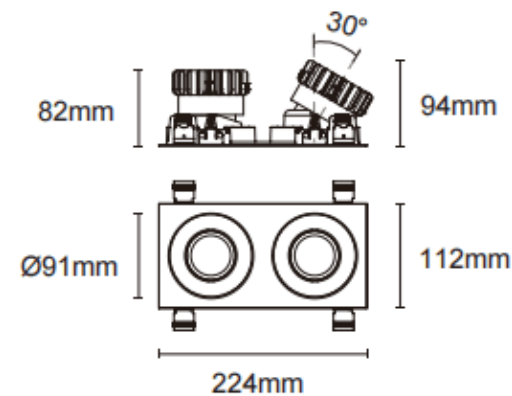

### Trim cardan 2

Lavov downlight from the family Trim cardan 2 with a power of 2x17W and a beam angle of 20°. Finished in white colour. With a total lumen output of 2x1580lm and a luminous efficacy of 93lm/W. Made in die cast aluminium and PC lenses. Driver On-Off no dim . CCT 4000K.

#### Dimensions

Product dimensions (mm) L224\*W112\*H94mm

#### Scheme

Cut out : 102X212mm

|              |                 |
|--------------|-----------------|
| Item code    | 86.D091.1411.01 |
| Product type | Indoor          |
| Category     | Downlights      |
| Family       | Cardan          |
| Subfamily    | Trim cardan 2   |
| Pictograms   |                 |

|                            |                 |
|----------------------------|-----------------|
| Product                    |                 |
| Real power (W)             | 2x17            |
| Real luminous flux (Lm)    | 2x1580          |
| Luminous efficiency (Lm/W) | 93              |
| Beam angle (&ordm;)        | 20°             |
| Life time (h)              | 50000hrs L80B10 |
| IP                         | IP44            |
| Colour                     | white           |
| Control gear included      | yes             |
| Control gear               | On-Off no dim   |
| Flicker Free               | yes             |
| Light source               | led             |
| Type of LED                | COB             |
| Colour temperature (K)     | 4000            |
| Colour consistency (SDCM)  | SDCM<3          |
| CRI                        | 90              |