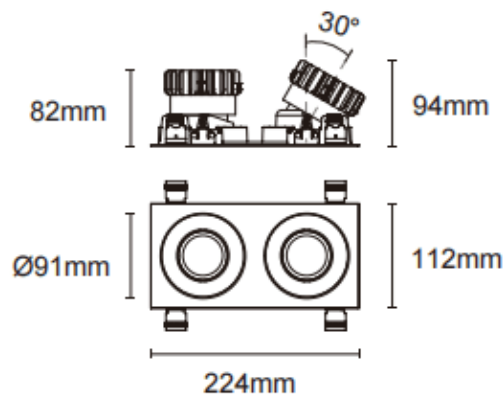

Trim cardan 2

Lavov downlight from the family Trim cardan 2 with a power of 2x17W and a beam angle of 20°. Finished in black colour. With a total lumen output of 2x1580lm and a luminous efficacy of 93lm/W. Made in die cast aluminium and PC lenses. Driver DALI dimmable . CCT 4000K.

Dimensions

Product dimensions (mm) L224*W112*H94mm

Scheme

 Cut out : 102X212mm

Item code	86.D091.1413.02
Product type	Indoor
Category	Downlights
Family	Cardan
Subfamily	Trim cardan 2
Pictograms	

Product	
Real power (W)	2x17
Real luminous flux (Lm)	2x1580
Luminous efficiency (Lm/W)	93
Beam angle (º)	20°
Life time (h)	50000hrs L80B10
IP	IP44
Colour	black
Control gear included	yes
Control gear	DALI dimmable
Flicker Free	yes
Light source	led
Type of LED	COB
Colour temperature (K)	4000
Colour consistency (SDCM)	SDCM<3
CRI	90