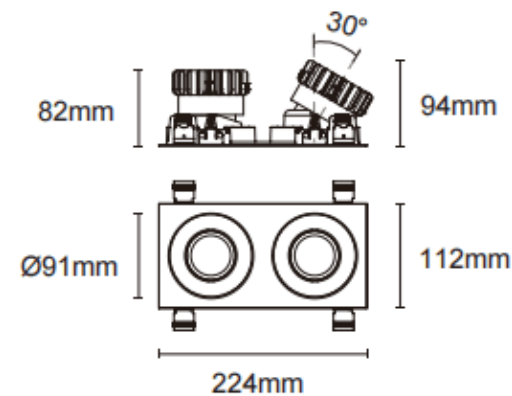

Trim cardan 2

Lavov downlight from the family Trim cardan 2 with a power of 2x17W and a beam angle of 20°. Finished in black colour. With a total lumen output of 2x1580lm and a luminous efficacy of 93lm/W. Made in die cast aluminium and PC lenses. Driver DALI Casamby ready. CCT 4000K.

Dimensions

Product dimensions (mm) L224*W112*H94mm

Scheme

Cut out : 102X212mm

Item code	86.D091.1419.02
Product type	Indoor
Category	Downlights
Family	Cardan
Subfamily	Trim cardan 2
Pictograms	

Product	
Real power (W)	2x17
Real luminous flux (Lm)	2x1580
Luminous efficiency (Lm/W)	93
Beam angle (º)	20°
Life time (h)	50000hrs L80B10
IP	IP44
Colour	black
Control gear included	yes
Control gear	DALI Casamby ready
Flicker Free	yes
Light source	led
Type of LED	COB
Colour temperature (K)	4000
Colour consistency (SDCM)	SDCM<3
CRI	90