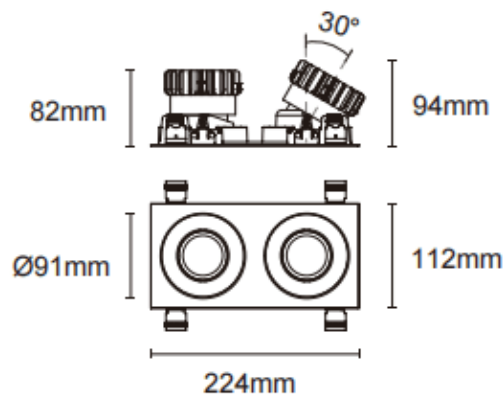

Trim cardan 2

Lavov downlight from the family Trim cardan 2 with a power of 2x17W and a beam angle of 20°. Finished in black colour. With a total lumen output of 2x1580lm and a luminous efficacy of 93lm/W. Made in die cast aluminium and PC lenses. Driver DALI Casamby ready. CCT 4000K.

Dimensions

Product dimensions (mm) L224*W112*H94mm

Scheme

Cut out : 102X212mm

Item code	86.D091.1419.02
Product type	Indoor
Category	Downlights
Family	Cardan
Subfamily	Trim cardan 2
Pictograms	

Product	
Real power (W)	2x17
Real luminous flux (Lm)	2x1580
Luminous efficiency (Lm/W)	93
Beam angle (°)	20°
Life time (h)	50000hrs L80B10
IP	IP44
Colour	black
Control gear included	yes
Control gear	DALI Casamby ready
Flicker Free	yes
Light source	LED
Type of LED	COB
Colour temperature (K)	4000
Colour consistency (SDCM)	SDCM3
CRI	90