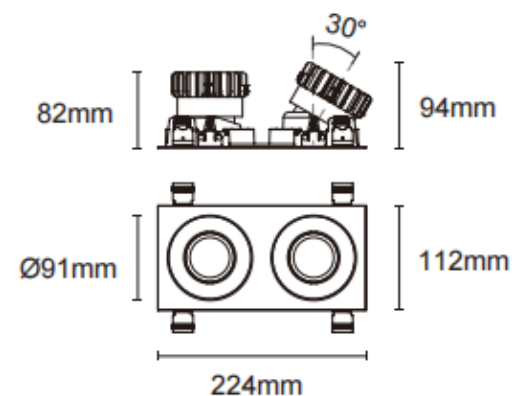

Trim cardan 2

Lavov downlight from the family Trim cardan 2 with a power of 2x17W and a beam angle of 30°. Finished in white colour. With a total lumen output of 2x1580lm and a luminous efficacy of 93lm/W. Made in die cast aluminium and PC lenses. Driver On-Off no dim . CCT 4000K.

Dimensions

Product dimensions (mm) L224*W112*H94mm

Scheme

Cut out : 102X212mm

Item code	86.D091.1421.01
Product type	Indoor
Category	Downlights
Family	Cardan
Subfamily	Trim cardan 2
Pictograms	

Product

Real power (W)	2x17
Real luminous flux (Lm)	2x1580
Luminous efficiency (Lm/W)	93
Beam angle (º)	30°
Life time (h)	50000hrs L80B10
IP	IP44
Colour	white
Control gear included	yes
Control gear	On-Off no dim
Flicker Free	yes
Light source	led
Type of LED	COB
Colour temperature (K)	4000
Colour consistency (SDCM)	SDCM<3
CRI	90