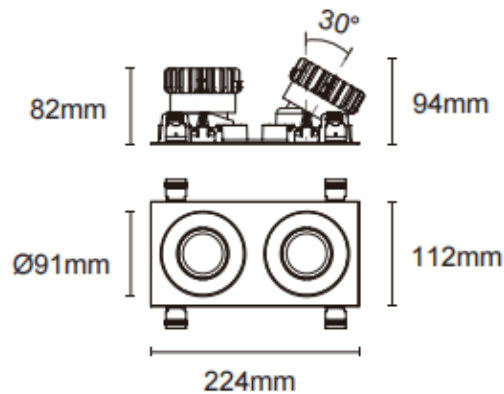

Trim cardan 2

Lavov downlight from the family Trim cardan 2 with a power of 2x17W and a beam angle of 30°. Finished in white colour. With a total lumen output of 2x1580lm and a luminous efficacy of 93lm/W. Made in die cast aluminium and PC lenses. Driver On-Off no dim . CCT 4000K.

Dimensions

Product dimensions (mm) L224*W112*H94mm

Scheme

 Cut out : 102X212mm

Item code	86.D091.1421.01
Product type	Indoor
Category	Downlights
Family	Cardan
Subfamily	Trim cardan 2
Pictograms	

Product	
Real power (W)	2x17
Real luminous flux (Lm)	2x1580
Luminous efficiency (Lm/W)	93
Beam angle (°)	30°
Life time (h)	50000hrs L80B10
IP	IP44
Colour	white
Control gear included	yes
Control gear	On-Off no dim
Flicker Free	yes
Light source	LED
Type of LED	COB
Colour temperature (K)	4000
Colour consistency (SDCM)	SDCM3
CRI	90