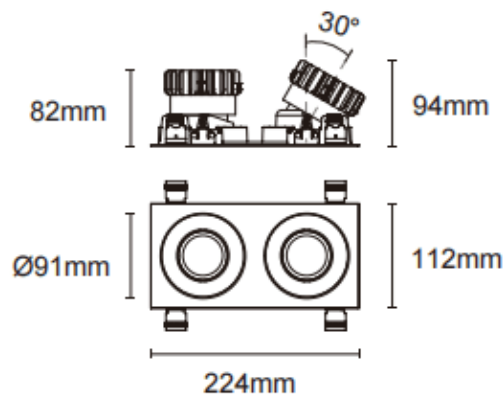

### Trim cardan 2

Lavov downlight from the family Trim cardan 2 with a power of 2x17W and a beam angle of 30°. Finished in black colour. With a total lumen output of 2x1580lm and a luminous efficacy of 93lm/W. Made in die cast aluminium and PC lenses. Driver On-Off no dim . CCT 4000K.

#### Dimensions

Product dimensions (mm) L224\*W112\*H94mm

#### Scheme

Cut out : 102X212mm

Item code	86.D091.1421.02
Product type	Indoor
Category	Downlights
Family	Cardan
Subfamily	Trim cardan 2
Pictograms	

Product	
Real power (W)	2x17
Real luminous flux (Lm)	2x1580
Luminous efficiency (Lm/W)	93
Beam angle (&ordm;)	30°
Life time (h)	50000hrs L80B10
IP	IP44
Colour	black
Control gear included	yes
Control gear	On-Off no dim
Flicker Free	yes
Light source	led
Type of LED	COB
Colour temperature (K)	4000
Colour consistency (SDCM)	SDCM<3
CRI	90