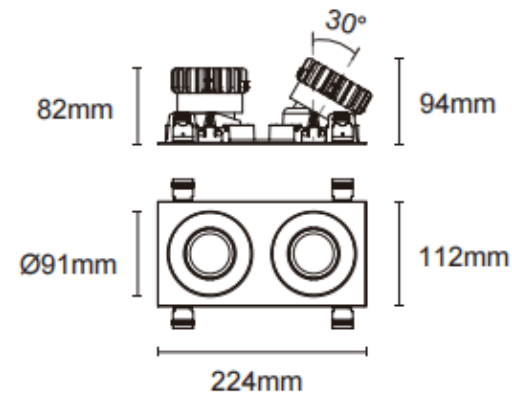

### Trim cardan 2

Lavov downlight from the family Trim cardan 2 with a power of 2x17W and a beam angle of 30°. Finished in black colour. With a total lumen output of 2x1580lm and a luminous efficacy of 93lm/W. Made in die cast aluminium and PC lenses. Driver DALI dimmable . CCT 4000K.

#### Dimensions

Product dimensions (mm) L224\*W112\*H94mm

#### Scheme

Cut out : 102X212mm

Item code	86.D091.1423.02
Product type	Indoor
Category	Downlights
Family	Cardan
Subfamily	Trim cardan 2
Pictograms	

Product	
Real power (W)	2x17
Real luminous flux (Lm)	2x1580
Luminous efficiency (Lm/W)	93
Beam angle (&ordm;)	30°
Life time (h)	50000hrs L80B10
IP	IP44
Colour	black
Control gear included	yes
Control gear	DALI dimmable
Flicker Free	yes
Light source	led
Type of LED	COB
Colour temperature (K)	4000
Colour consistency (SDCM)	SDCM<3
CRI	90