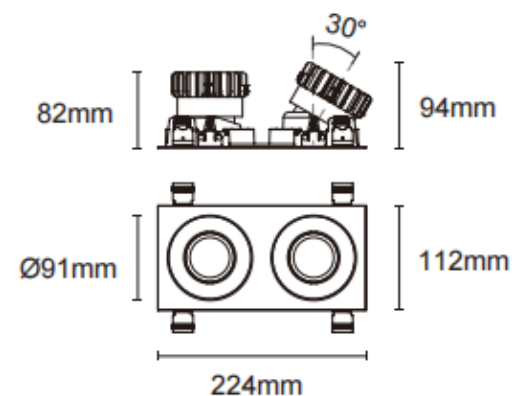

Trim cardan 2

Lavov downlight from the family Trim cardan 2 with a power of 2x17W and a beam angle of 30°. Finished in black colour. With a total lumen output of 2x1580lm and a luminous efficacy of 93lm/W. Made in die cast aluminium and PC lenses. Driver DALI dimmable . CCT 4000K.

Dimensions

Product dimensions (mm) L224*W112*H94mm

Scheme

Cut out : 102X212mm

Item code	86.D091.1423.02
Product type	Indoor
Category	Downlights
Family	Cardan
Subfamily	Trim cardan 2
Pictograms	

Product	
Real power (W)	2x17
Real luminous flux (Lm)	2x1580
Luminous efficiency (Lm/W)	93
Beam angle (°)	30°
Life time (h)	50000hrs L80B10
IP	IP44
Colour	black
Control gear included	yes
Control gear	DALI dimmable
Flicker Free	yes
Light source	LED
Type of LED	COB
Colour temperature (K)	4000
Colour consistency (SDCM)	SDCM3
CRI	90