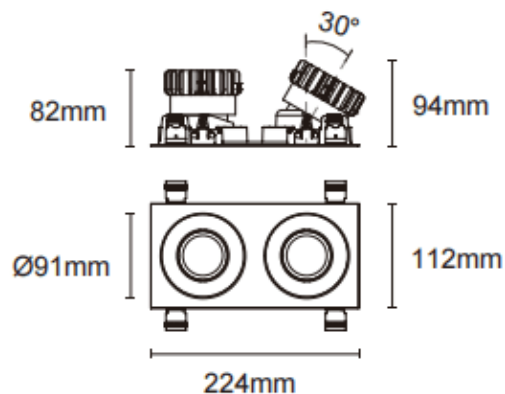

Trim cardan 2

Lavov downlight from the family Trim cardan 2 with a power of 2x17W and a beam angle of 30°. Finished in black colour. With a total lumen output of 2x1580lm and a luminous efficacy of 93lm/W. Made in die cast aluminium and PC lenses. Driver DALI Casamby ready. CCT 4000K.

Dimensions

Product dimensions (mm) L224*W112*H94mm

Scheme

Cut out : 102X212mm

Item code	86.D091.1429.02
Product type	Indoor
Category	Downlights
Family	Cardan
Subfamily	Trim cardan 2
Pictograms	

Product	
Real power (W)	2x17
Real luminous flux (Lm)	2x1580
Luminous efficiency (Lm/W)	93
Beam angle (º)	30°
Life time (h)	50000hrs L80B10
IP	IP44
Colour	black
Control gear included	yes
Control gear	DALI Casamby ready
Flicker Free	yes
Light source	led
Type of LED	COB
Colour temperature (K)	4000
Colour consistency (SDCM)	SDCM<3
CRI	90