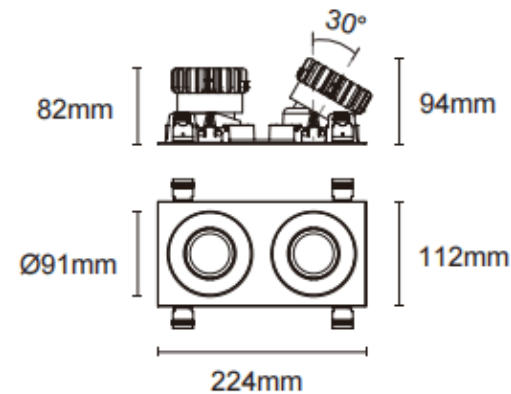

Trim cardan 2

Lavov downlight from the family Trim cardan 2 with a power of 2x17W and a beam angle of 45°. Finished in white colour. With a total lumen output of 2x1580lm and a luminous efficacy of 93lm/W. Made in die cast aluminium and PC lenses. Driver On-Off no dim . CCT 4000K.

Dimensions

Product dimensions (mm) L224*W112*H94mm

Scheme

Cut out : 102X212mm

Item code	86.D091.1431.01
Product type	Indoor
Category	Downlights
Family	Cardan
Subfamily	Trim cardan 2
Pictograms	

Product	
Real power (W)	2x17
Real luminous flux (Lm)	2x1580
Luminous efficiency (Lm/W)	93
Beam angle (°)	45°
Life time (h)	50000hrs L80B10
IP	IP44
Colour	white
Control gear included	yes
Control gear	On-Off no dim
Flicker Free	yes
Light source	LED
Type of LED	COB
Colour temperature (K)	4000
Colour consistency (SDCM)	SDCM3
CRI	90