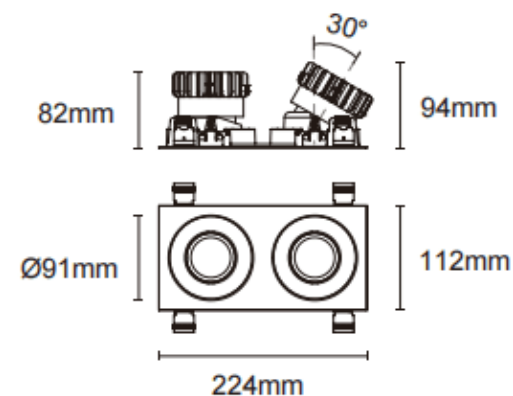

### Trim cardan 2

Lavov downlight from the family Trim cardan 2 with a power of 2x17W and a beam angle of 45°. Finished in black colour. With a total lumen output of 2x1580lm and a luminous efficacy of 93lm/W. Made in die cast aluminium and PC lenses. Driver On-Off no dim . CCT 4000K.

### Dimensions

**Product dimensions (mm)** **L224\*W112\*H94mm**

### Scheme

 Cut out : 102X212mm

|                                   |                        |
|-----------------------------------|------------------------|
| <b>Product</b>                    |                        |
| <b>Real power (W)</b>             | <b>2x17</b>            |
| <b>Real luminous flux (Lm)</b>    | <b>2x1580</b>          |
| <b>Luminous efficiency (Lm/W)</b> | <b>93</b>              |
| <b>Beam angle (°)</b>             | <b>45°</b>             |
| <b>Life time (h)</b>              | <b>50000hrs L80B10</b> |
| <b>IP</b>                         | <b>IP44</b>            |
| <b>Colour</b>                     | <b>black</b>           |
| <b>Control gear included</b>      | <b>yes</b>             |
| <b>Control gear</b>               | <b>On-Off no dim</b>   |
| <b>Flicker Free</b>               | <b>yes</b>             |
| <b>Light source</b>               | <b>LED</b>             |
| <b>Type of LED</b>                | <b>COB</b>             |
| <b>Colour temperature (K)</b>     | <b>4000</b>            |
| <b>Colour consistency (SDCM)</b>  | <b>SDCM3</b>           |
| <b>CRI</b>                        | <b>90</b>              |