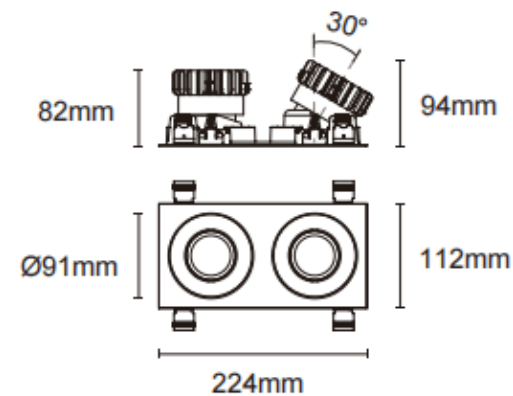

Trim cardan 2

Lavov downlight from the family Trim cardan 2 with a power of 2x17W and a beam angle of 45°. Finished in white colour. With a total lumen output of 2x1580lm and a luminous efficacy of 93lm/W. Made in die cast aluminium and PC lenses. Driver DALI dimmable . CCT 4000K.

Dimensions

Product dimensions (mm) L224*W112*H94mm

Scheme

Cut out : 102X212mm

Item code	86.D091.1433.01
Product type	Indoor
Category	Downlights
Family	Cardan
Subfamily	Trim cardan 2
Pictograms	

Product	
Real power (W)	2x17
Real luminous flux (Lm)	2x1580
Luminous efficiency (Lm/W)	93
Beam angle (º)	45°
Life time (h)	50000hrs L80B10
IP	IP44
Colour	white
Control gear included	yes
Control gear	DALI dimmable
Flicker Free	yes
Light source	led
Type of LED	COB
Colour temperature (K)	4000
Colour consistency (SDCM)	SDCM<3
CRI	90