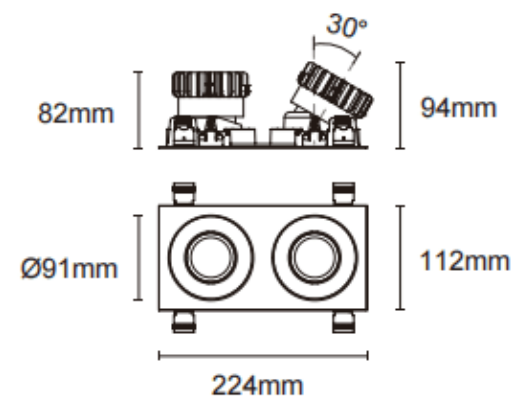

### Trim cardan 2

Lavov downlight from the family Trim cardan 2 with a power of 2x17W and a beam angle of 45°. Finished in black colour. With a total lumen output of 2x1580lm and a luminous efficacy of 93lm/W. Made in die cast aluminium and PC lenses. Driver DALI dimmable . CCT 4000K.

#### Dimensions

Product dimensions (mm) L224\*W112\*H94mm

#### Scheme

Cut out : 102X212mm

Item code	86.D091.1433.02
Product type	Indoor
Category	Downlights
Family	Cardan
Subfamily	Trim cardan 2
Pictograms	

Product	
Real power (W)	2x17
Real luminous flux (Lm)	2x1580
Luminous efficiency (Lm/W)	93
Beam angle (°)	45°
Life time (h)	50000hrs L80B10
IP	IP44
Colour	black
Control gear included	yes
Control gear	DALI dimmable
Flicker Free	yes
Light source	LED
Type of LED	COB
Colour temperature (K)	4000
Colour consistency (SDCM)	SDCM3
CRI	90